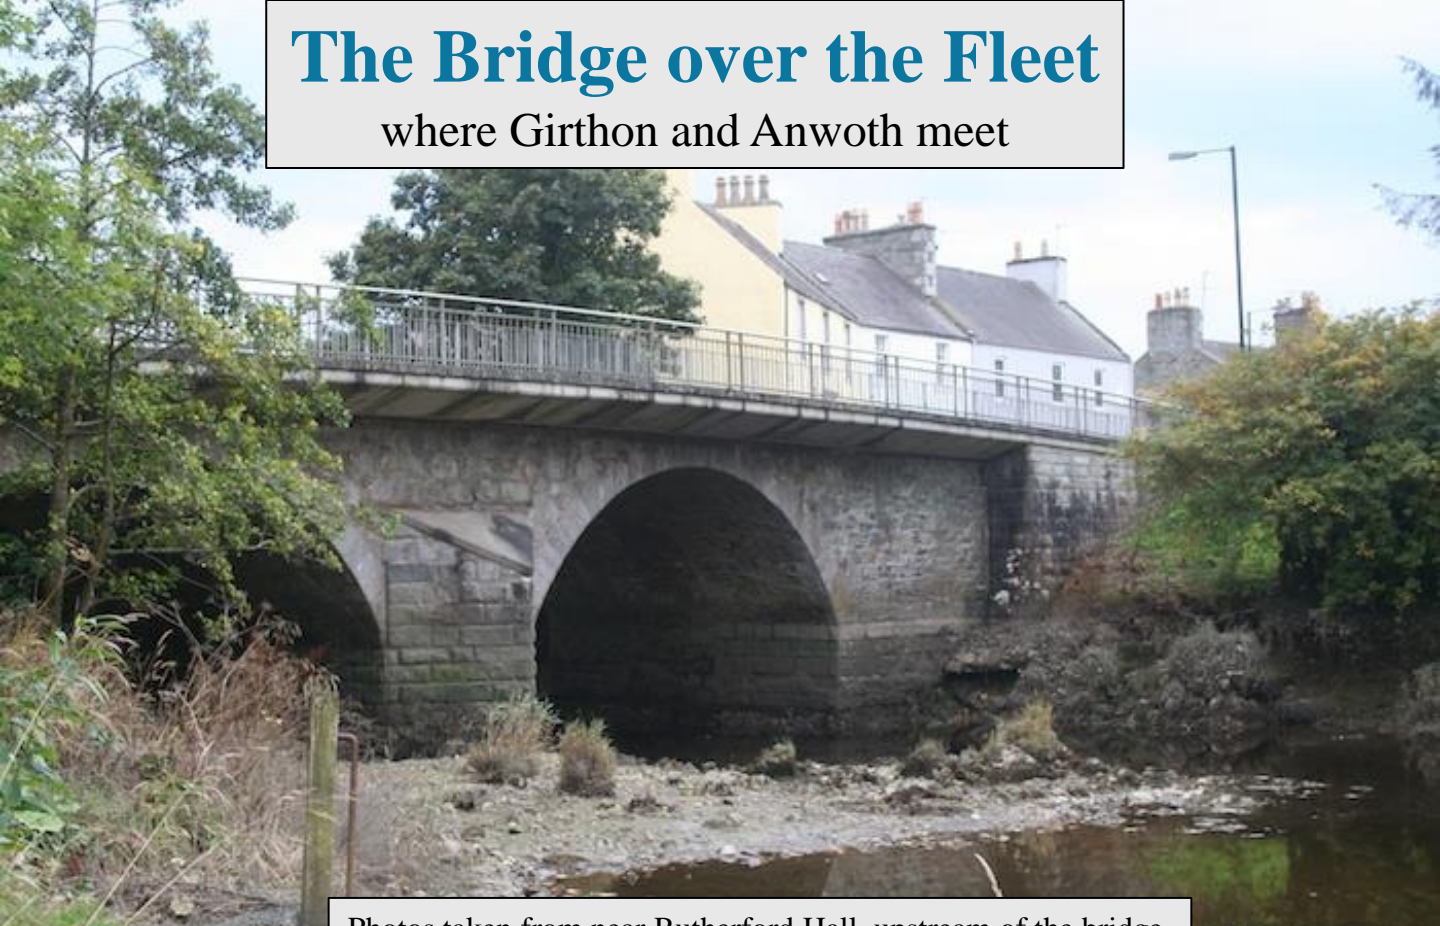

# The Bridge over the Fleet

where Girthon and Anwoth meet

Photos taken from near Rutherford Hall, upstream of the bridge

Dates when bridge widened

The pavements on each side were added in 1985

FLEET BRIDGE, GATEHOUSE.