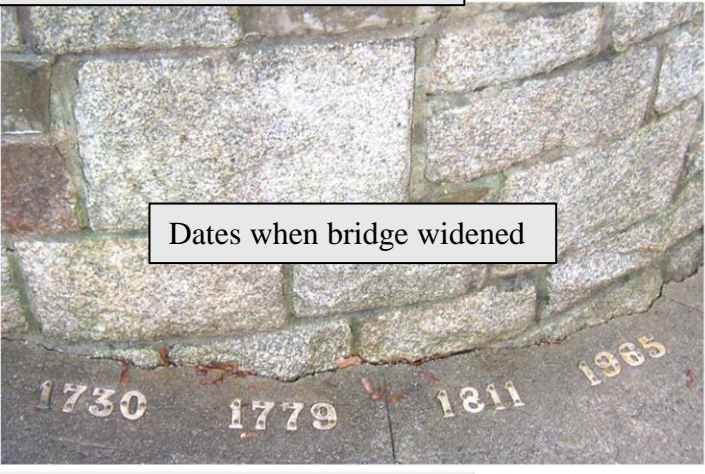

# The Bridge over the Fleet

where Girthon and Anwoth meet

Photos taken from near Rutherford Hall, upstream of the bridge

Dates when bridge widened

The pavements on each side were added in 1985

FLEET BRIDGE, GATEHOUSE.