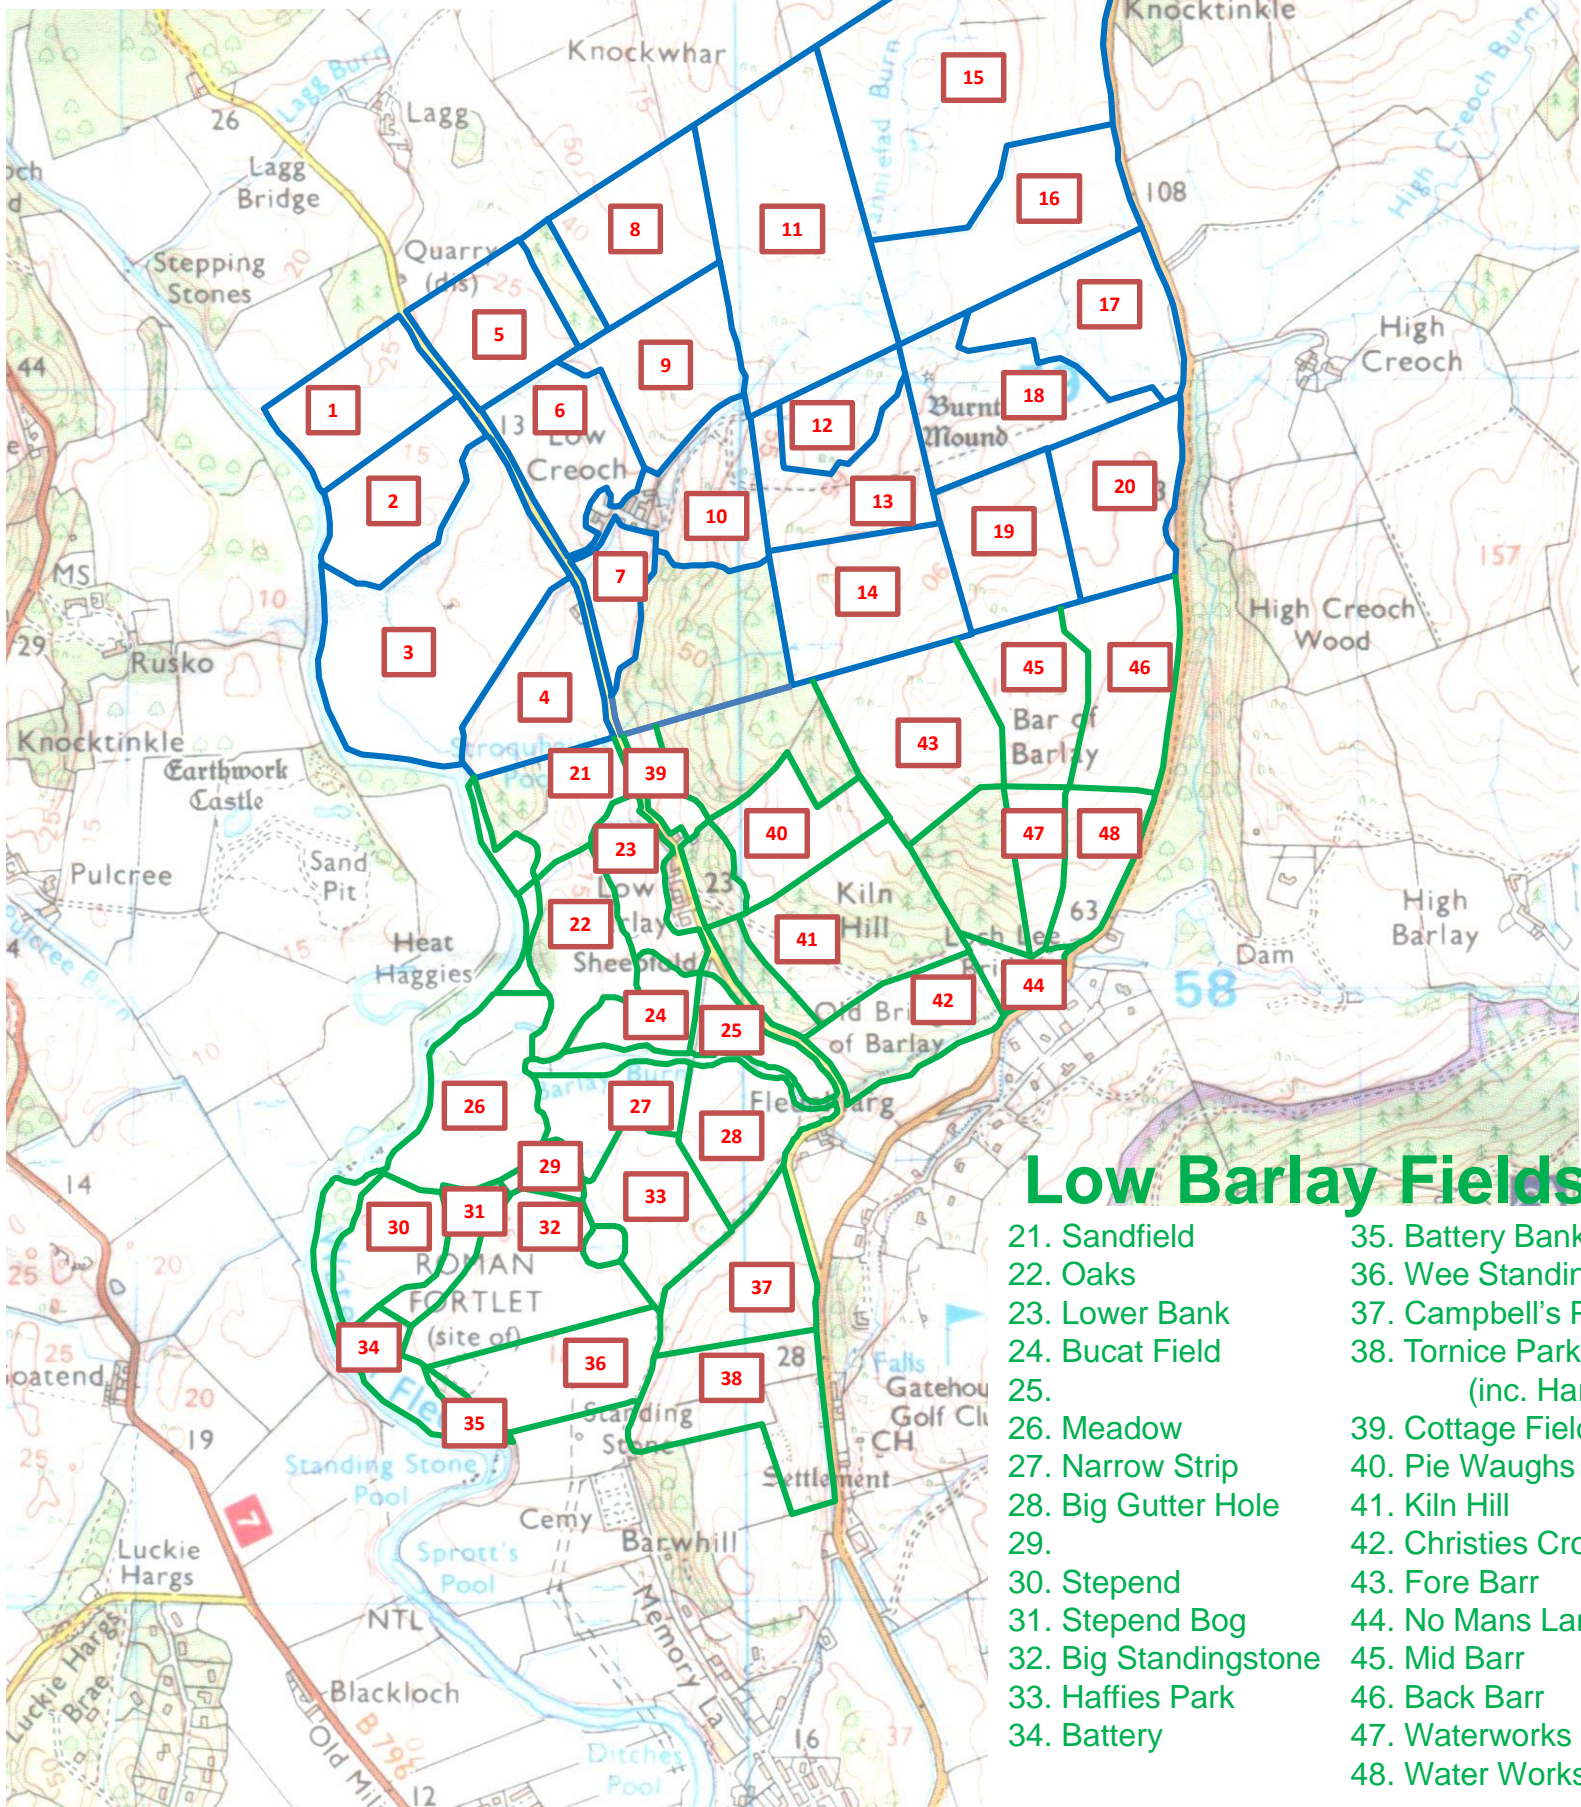

# Fields of Low Creoch and Low Barlay

## Low Creoch Fields

- |                 |                       |
|-----------------|-----------------------|
| 1. Broomyknowes | 11. Pyramid           |
| 2. Long Riggs   | 12. Low Clenniehowes  |
| 3. Meadow       | 13. Low Clenniehowes  |
| 4. Knock Teaser | 14. Horse Park        |
| 5. Cow Park     | 15. Drumbane          |
| 6. Big Croft    | 16. ?                 |
| 7. Wee Croft    | 17. High Clenniehowes |
| 8. Dinnance     | 18. High Clenniehowes |
| 9. Tanny Fauld  | 19. Fore Bar          |
| 10. Dairy Hill  | 20. Back Bar          |

## Low Barlay Fields

- |                       |  |
|-----------------------|--|
| 21. Sandfield         | 35. Battery Bank                         |
| 22. Oaks              | 36. Wee Standingstone                    |
| 23. Lower Bank        | 37. Campbell's Park                      |
| 24. Bucat Field       | 38. Tornice Parks<br>(inc. Harpers Fort) |
| 25.                   | 39. Cottage Field                        |
| 26. Meadow            | 40. Pie Waughs                           |
| 27. Narrow Strip      | 41. Kiln Hill                            |
| 28. Big Gutter Hole   | 42. Christies Croft                      |
| 29.                   | 43. Fore Barr                            |
| 30. Stepend           | 44. No Mans Land                         |
| 31. Stepend Bog       | 45. Mid Barr                             |
| 32. Big Standingstone | 46. Back Barr                            |
| 33. Haffies Park      | 47. Waterworks (rough)                   |
| 34. Battery           | 48. Water Works                          |