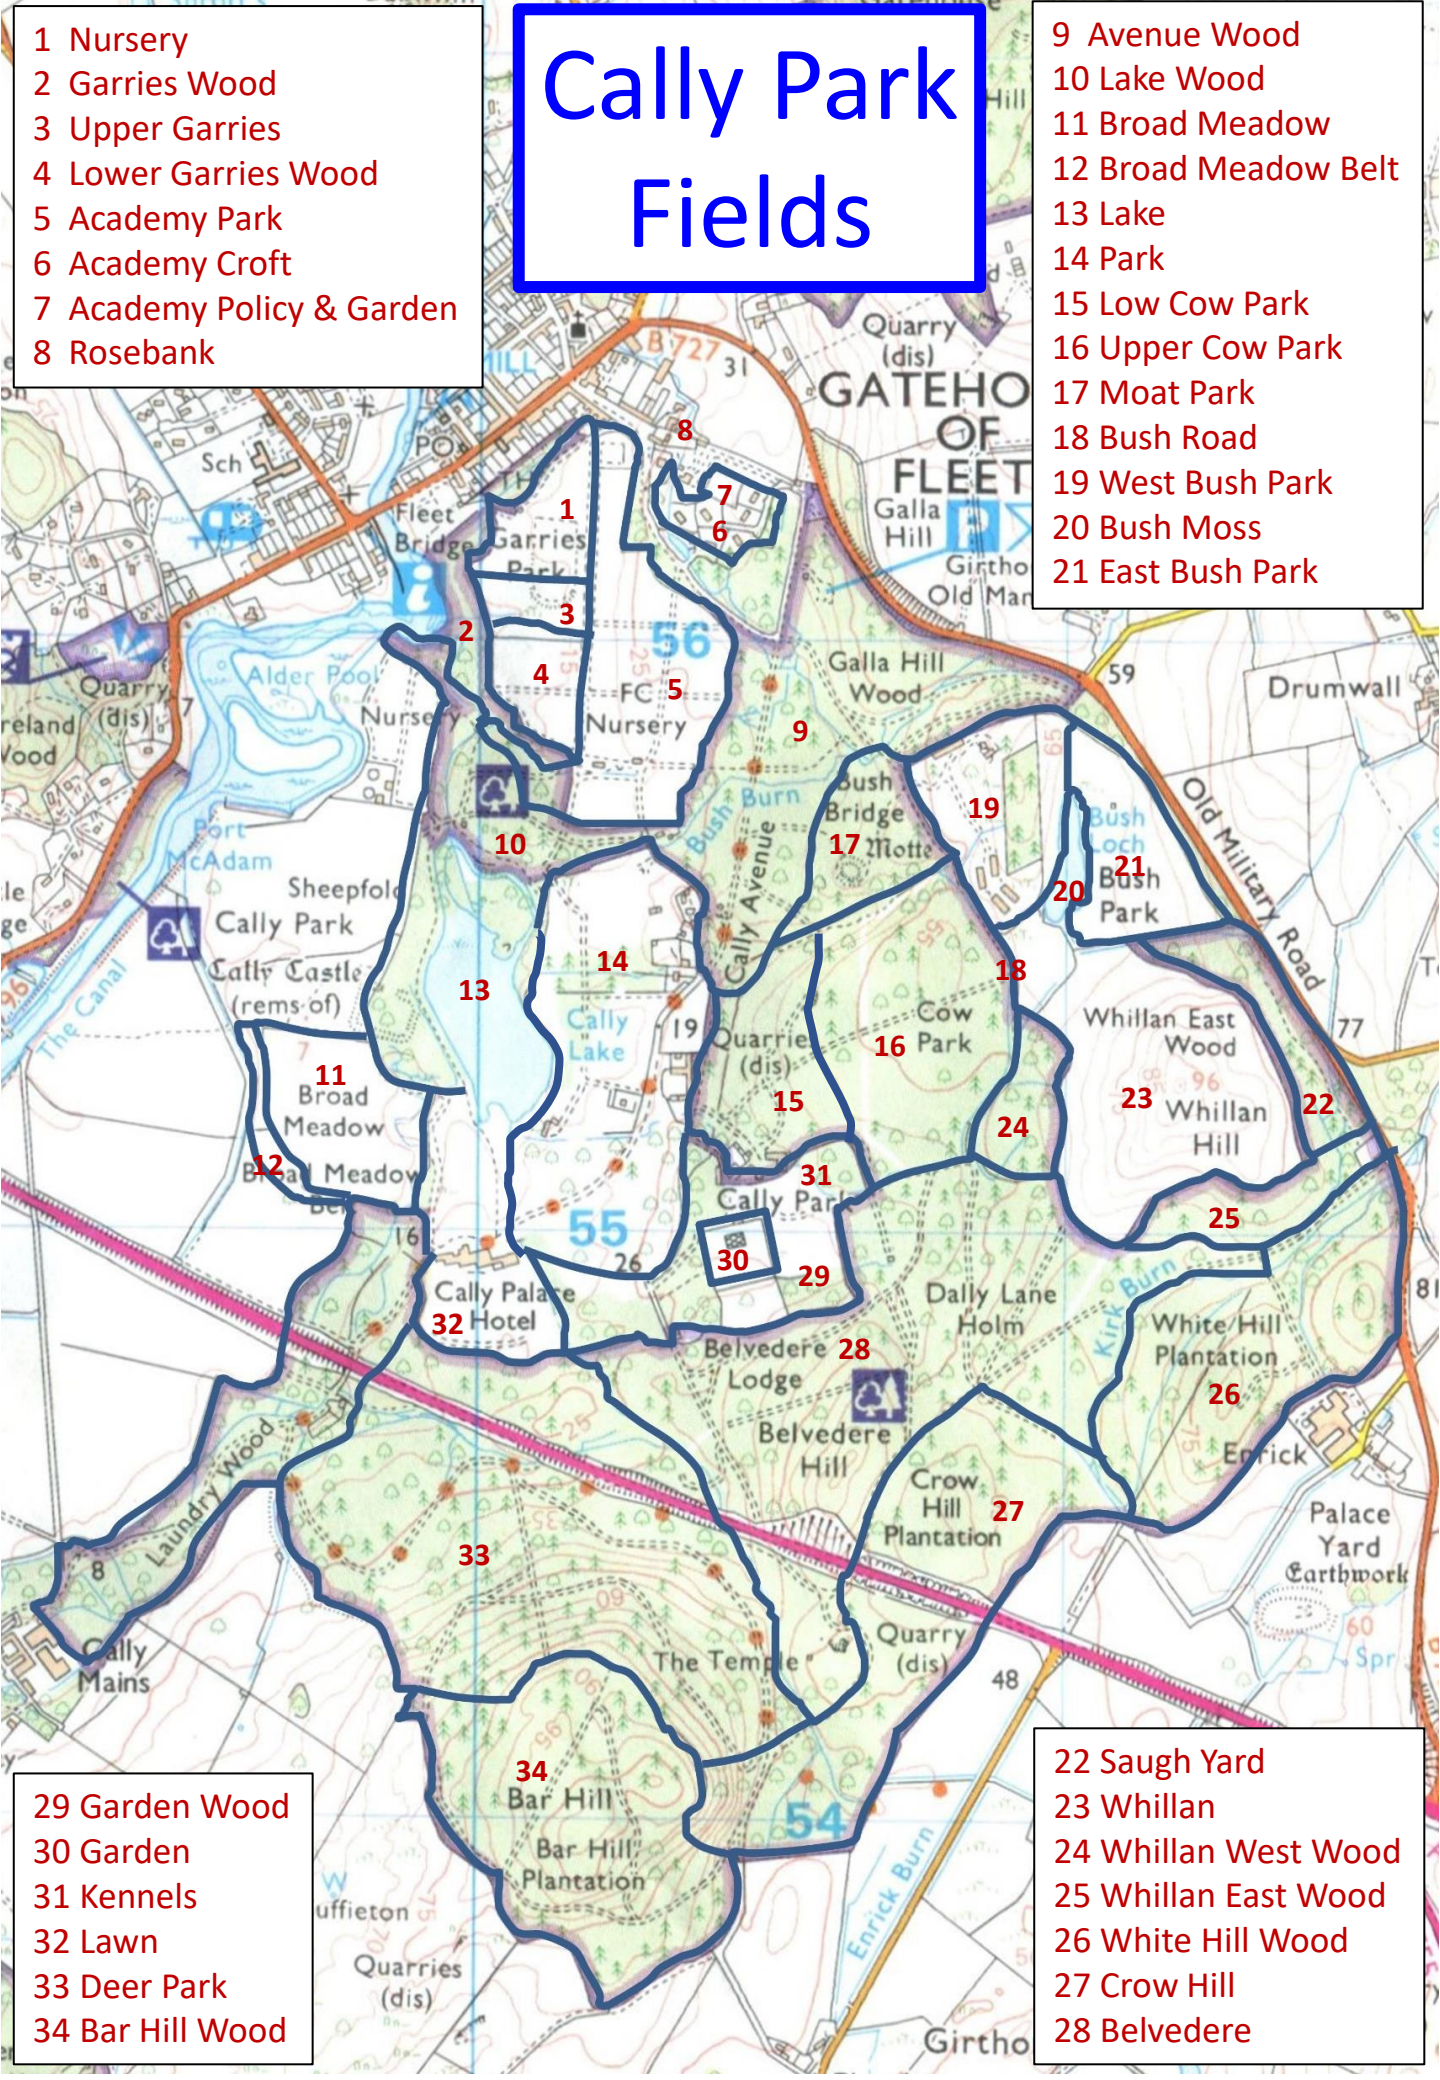

Cally Park Fields

- 1 Nursery
- 2 Garries Wood
- 3 Upper Garries
- 4 Lower Garries Wood
- 5 Academy Park
- 6 Academy Croft
- 7 Academy Policy & Garden
- 8 Rosebank

- 9 Avenue Wood
- 10 Lake Wood
- 11 Broad Meadow
- 12 Broad Meadow Belt
- 13 Lake
- 14 Park
- 15 Low Cow Park
- 16 Upper Cow Park
- 17 Moat Park
- 18 Bush Road
- 19 West Bush Park
- 20 Bush Moss
- 21 East Bush Park

- 29 Garden Wood
- 30 Garden
- 31 Kennels
- 32 Lawn
- 33 Deer Park
- 34 Bar Hill Wood

- 22 Saugh Yard
- 23 Whillan
- 24 Whillan West Wood
- 25 Whillan East Wood
- 26 White Hill Wood
- 27 Crow Hill
- 28 Belvedere

Cally Mains Fields

- 1 Upper Garries
- 2 Lower Garries
- 3 Draw Bridge
- 4 Laundry
- 5 Gibsons
- 6 Stack Yard
- 7 Canal
- 8 Water Course
- 9 Slech
- 10 Meadow
- 11 Low Rough Point
- 12 High Rough Point
- 13 Horse Park
- 14 Old Deer Park
- 15 Calf Park
- 16 Low Cuffieton
- 17 High Cuffieton
- 18 Syllodioch Wood

- 19 Rough Point Wood
- 20 Cally Mains Wood
- 21 Bank
- 22 Water Course
- 23 Merse Wood
- 24 Shore
- 25 Stack Yard