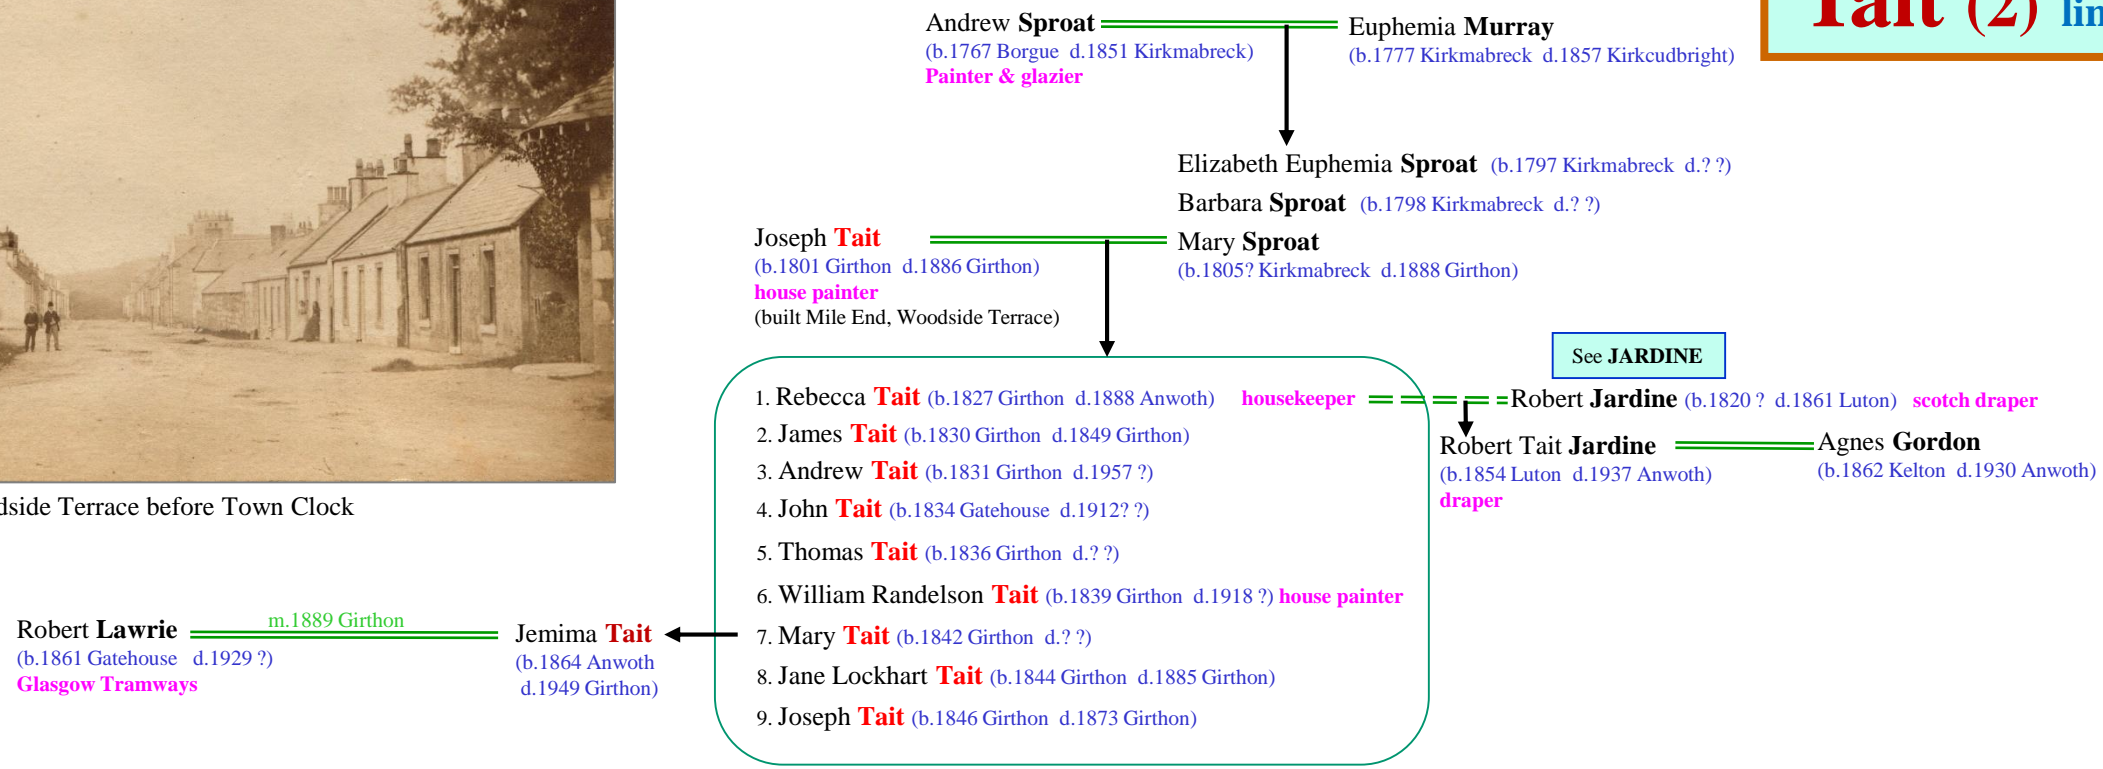

Tait (2) links to Sproat & Jardine

Betty & Kate Hunter