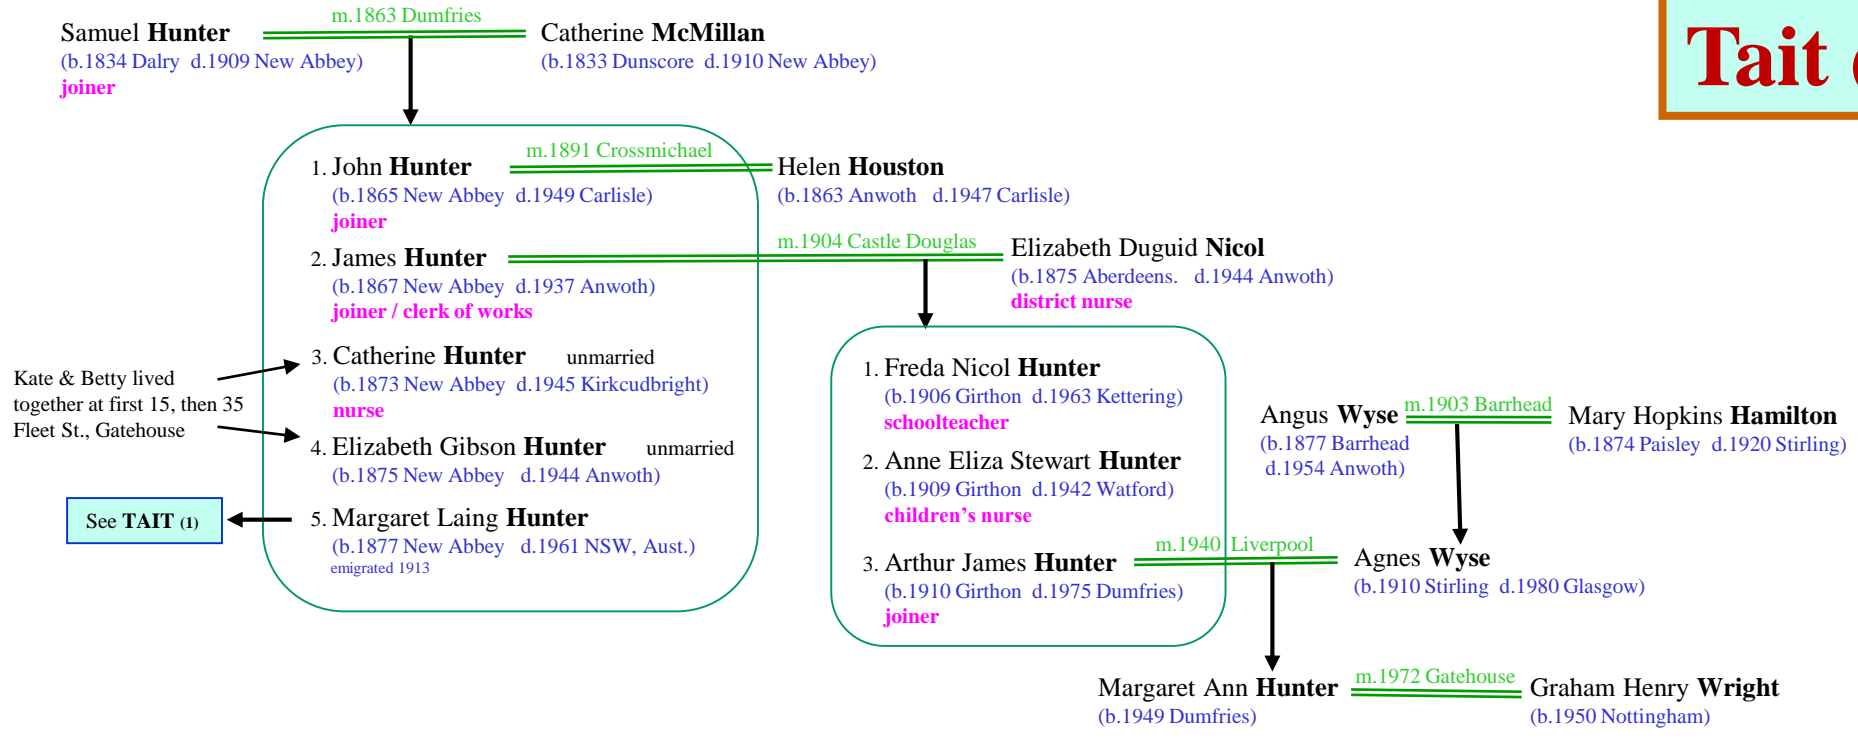

1. Isabella **Stewart** (b.1818 Anwoth d.1915 Girthon)
2. Anna **Stewart** (b.1827 Anwoth d.??)

for **HUNTER**  
see **TAIT (3)**

Margaret Laing **Hunter** (b.1877 New Abbey d.1961 NSW, Aust.) emigrated 1913 m.1904 Edinburgh

Robert & Elizabeth Tait with Tom, Evelyn & Jack

Woodside Terrace before Town Clock

## Tait (2) links to Sproat & Jardine

Betty & Kate Hunter

## Tait (3) links to Hunter

Hunters at Sawmill, Gatehouse  
Arthur, Elizabeth, Freda, James, Nan