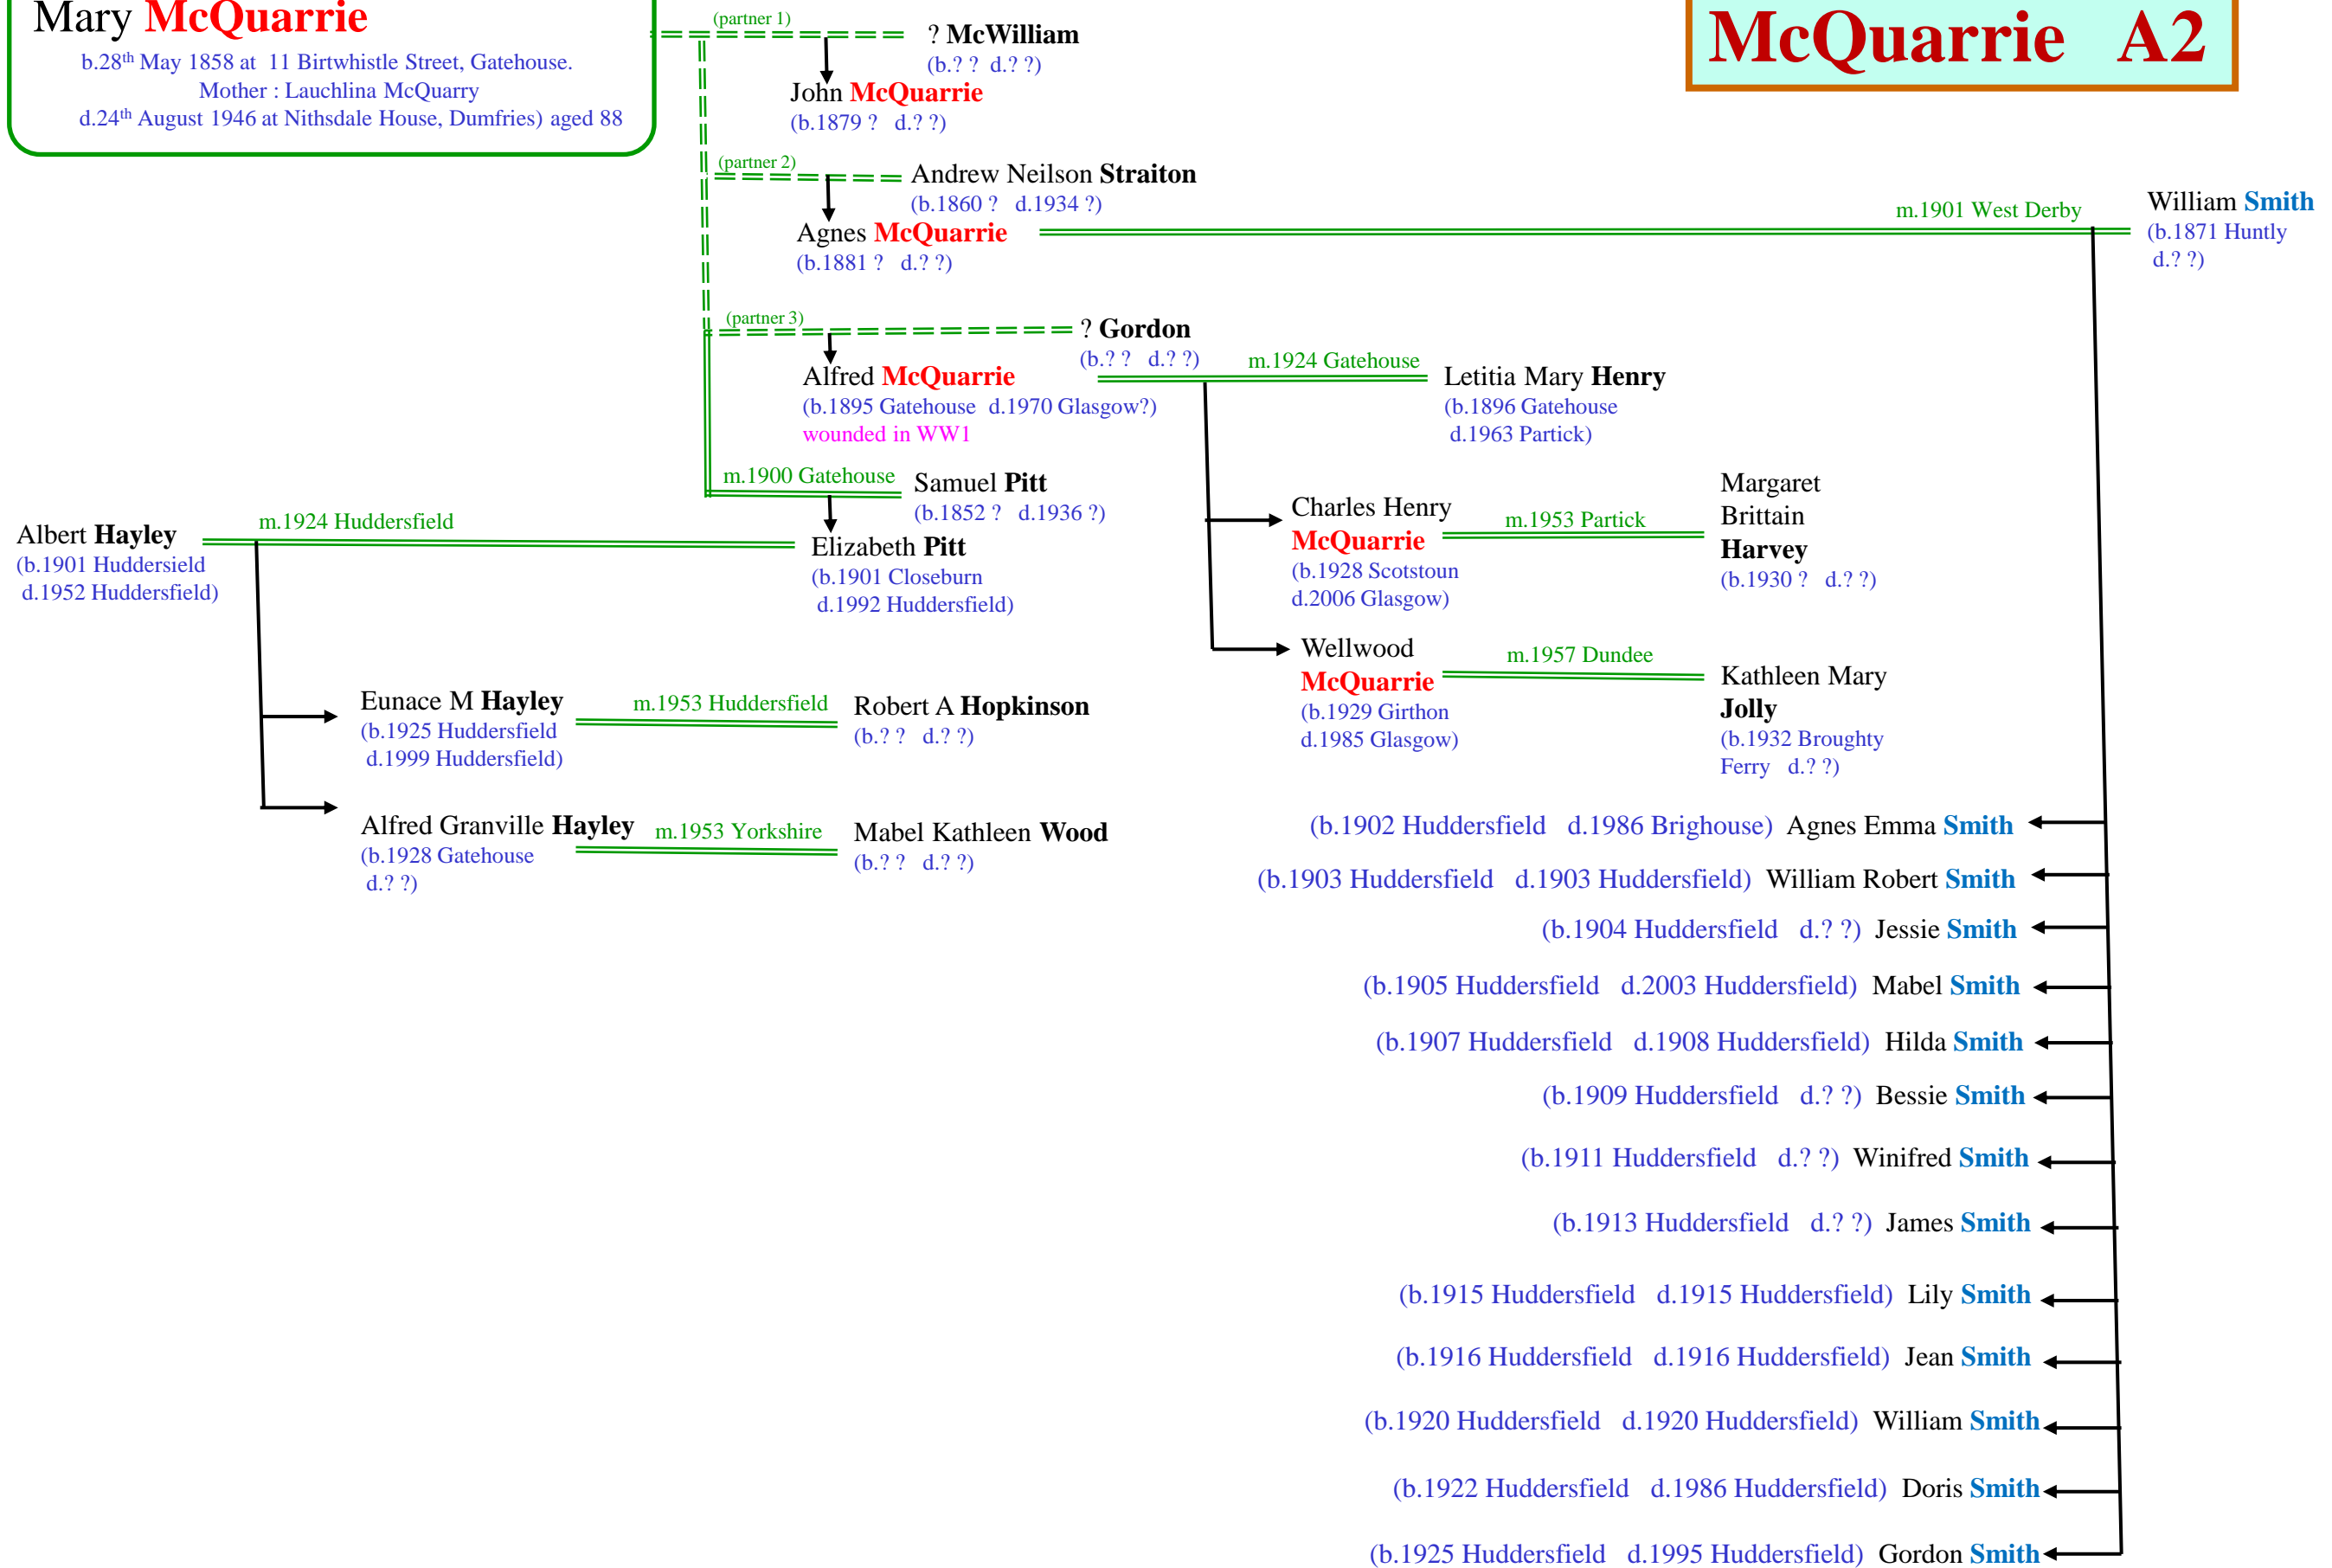

dau. Jane **Howse** (b.1865 Girthon d.1866 Girthon)

m.1865 Gatehouse William **Howse** (b.1845 ? d.?? ?)

m.1836 Everton Domingo **Hadris** (b.1837 Malaga d.1897 Barrow)
7 children

Mary **McQuarrie**

b.28th May 1858 at 11 Birtwhistle Street, Gatehouse.
Mother : Lauchlina McQuarry
d.24th August 1946 at Nithsdale House, Dumfries) aged 88

McQuarrie A2

McQuarrie B1

** see McQuarrie A

John **McQuarrie** (b.1815 Girthon d.1849 ?) m.1836 Gatehouse Mary **Alexander** (b.1816 Ireland d.1893 ?)

- 1. Jane **McQuarrie** (b.1836 Gatehouse d.? ?)
- 2. Rebecca **McQuarrie** (b.1838 Gatehouse d.1862 Gatehouse)
- 3. Lachlan **McQuarrie** (b.1840 Gatehouse d.1908 Girthon)
- 4. John **McQuarrie** **gamekeeper** (b.1843 Gatehouse d.1923 Gatehouse)
- 5. Agnes **McQuarrie** (b.1845 Gatehouse d.1910 Gatehouse)
- 6. Mary **McQuarrie** (b.1850 Gatehouse d.1866 Gatehouse)