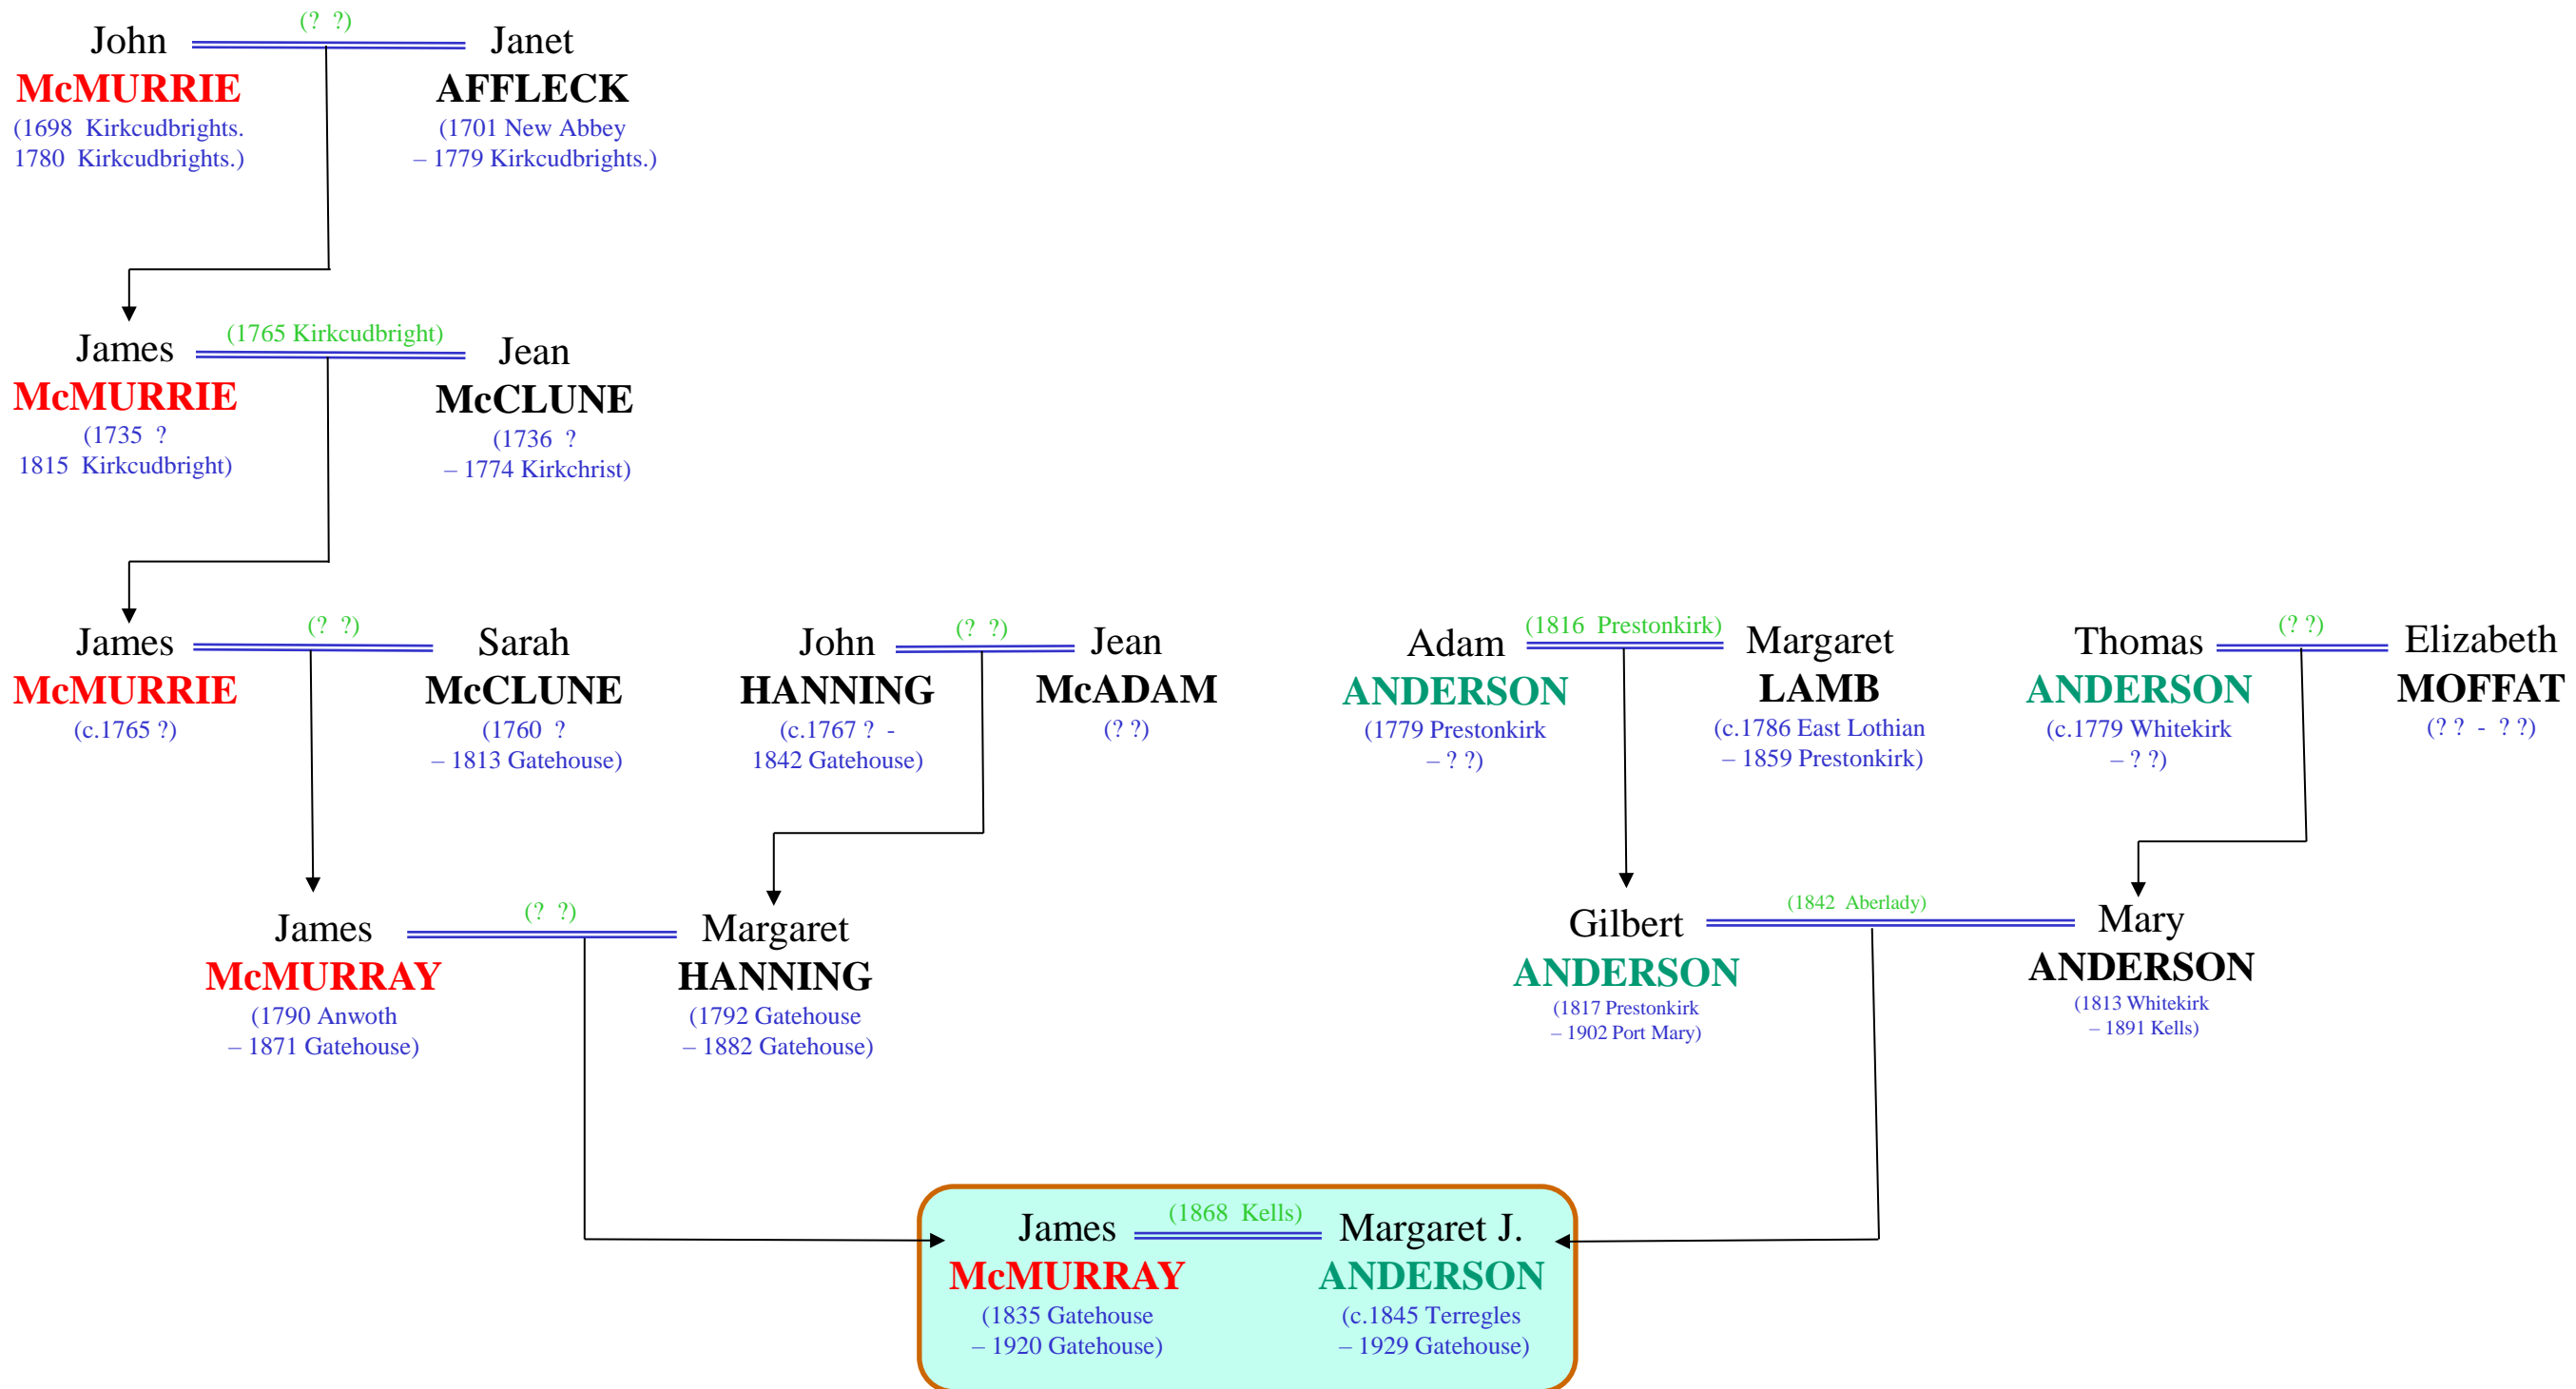

# McMurray Family Tree

James & Margaret had 12 children

# McMurray Family Tree

**James McMURRAY** (1835 Gatehouse – 1920 Gatehouse) (1868 Kells)  
**Margaret J. ANDERSON** (c.1845 Terregles – 1929 Gatehouse)

- ▶ **James McMURRAY** (1868 Kells – 1951 Kirkcudbright)
- ▶ **Gilbert A. McMURRAY** (1870 Gatehouse – 1954 Gatehouse)
- ▶ **Margaret J. McMURRAY** (1872 Gatehouse – 1929 Galston)
- ▶ **Adam A. McMURRAY** (1874 Gatehouse – 1958 Dumfries)
- ▶ **George McMURRAY** (1875 Gatehouse – 1960 Gatehouse) (1911 Kilmarnock) **Margaret J. LIVINGSTONE** (1882 Galston – 1969 Girthon Kirk)
- ▶ **John McMURRAY** (1875 Girthon – 1935 Girthon)
- ▶ **Mary McMURRAY** (c.1878 Gatehouse – 1952 London) (?) **Sidney T. EXTEN** (1873 Bexley – 1935 Middlesex)
- ▶ **Alexander McMURRAY** (c.1879 Gatehouse – 1904 Girthon)
- ▶ **Walter G. McMURRAY** (1881 Gatehouse – 1939 Gatehouse) (1911 Gatehouse) **Jane SHARP** (c.1890 Gatehouse – 1966 Gatehouse)
- ▶ **William McMURRAY** (1882 Girthon – 1966 Gatehouse) (1918 Hammersmith) **Jane M. AIRD** (c.1891 Old Luce – 1979 Gatehouse)
- ▶ **Wellwood McMURRAY** (1884 Gatehouse – 1952 Gatehouse) (1911 Girthon) **Elizabeth McL. HENRY** (1888 Gatehouse – 1978 Gatehouse)
- ▶ **David McMURRAY** (1887 Girthon – 1964 Glasgow) (1912 Pitlochry) **Ann M. FORBES** (1882 Tibbermore – 1948 New Kilpatrick)

**Eric McMURRAY** (1916 ? – ? ?)  
**Ronald McMURRAY** (1920 ? – 2011 New Kilpatrick)  
**Leonard McMURRAY** (1922 ? – ? ?)

**Annie I. LEITH** (1881 Borgue – 1952 Dumfries)

(1900 Twynholm)  
**Mary M. McMURRAY** (1902 Gatehouse – 1985 Dundee) (c.1932 Kelton) **William BROWN** (1901 ? – 1984 Dundee)  
**Annabel BROWN** (1934 Edinburgh – ? ?)  
**James BROWN** (?? - ? ?)  
**Adam A McMURRAY** (1908 Balmaghie – 1992 ?) (1936 Dryfesdale) **Ethel A H JARDINE** (1914 ? – 1980 Lochmaben)  
**David McMURRAY** (1939 ? – ? Lockerbie)