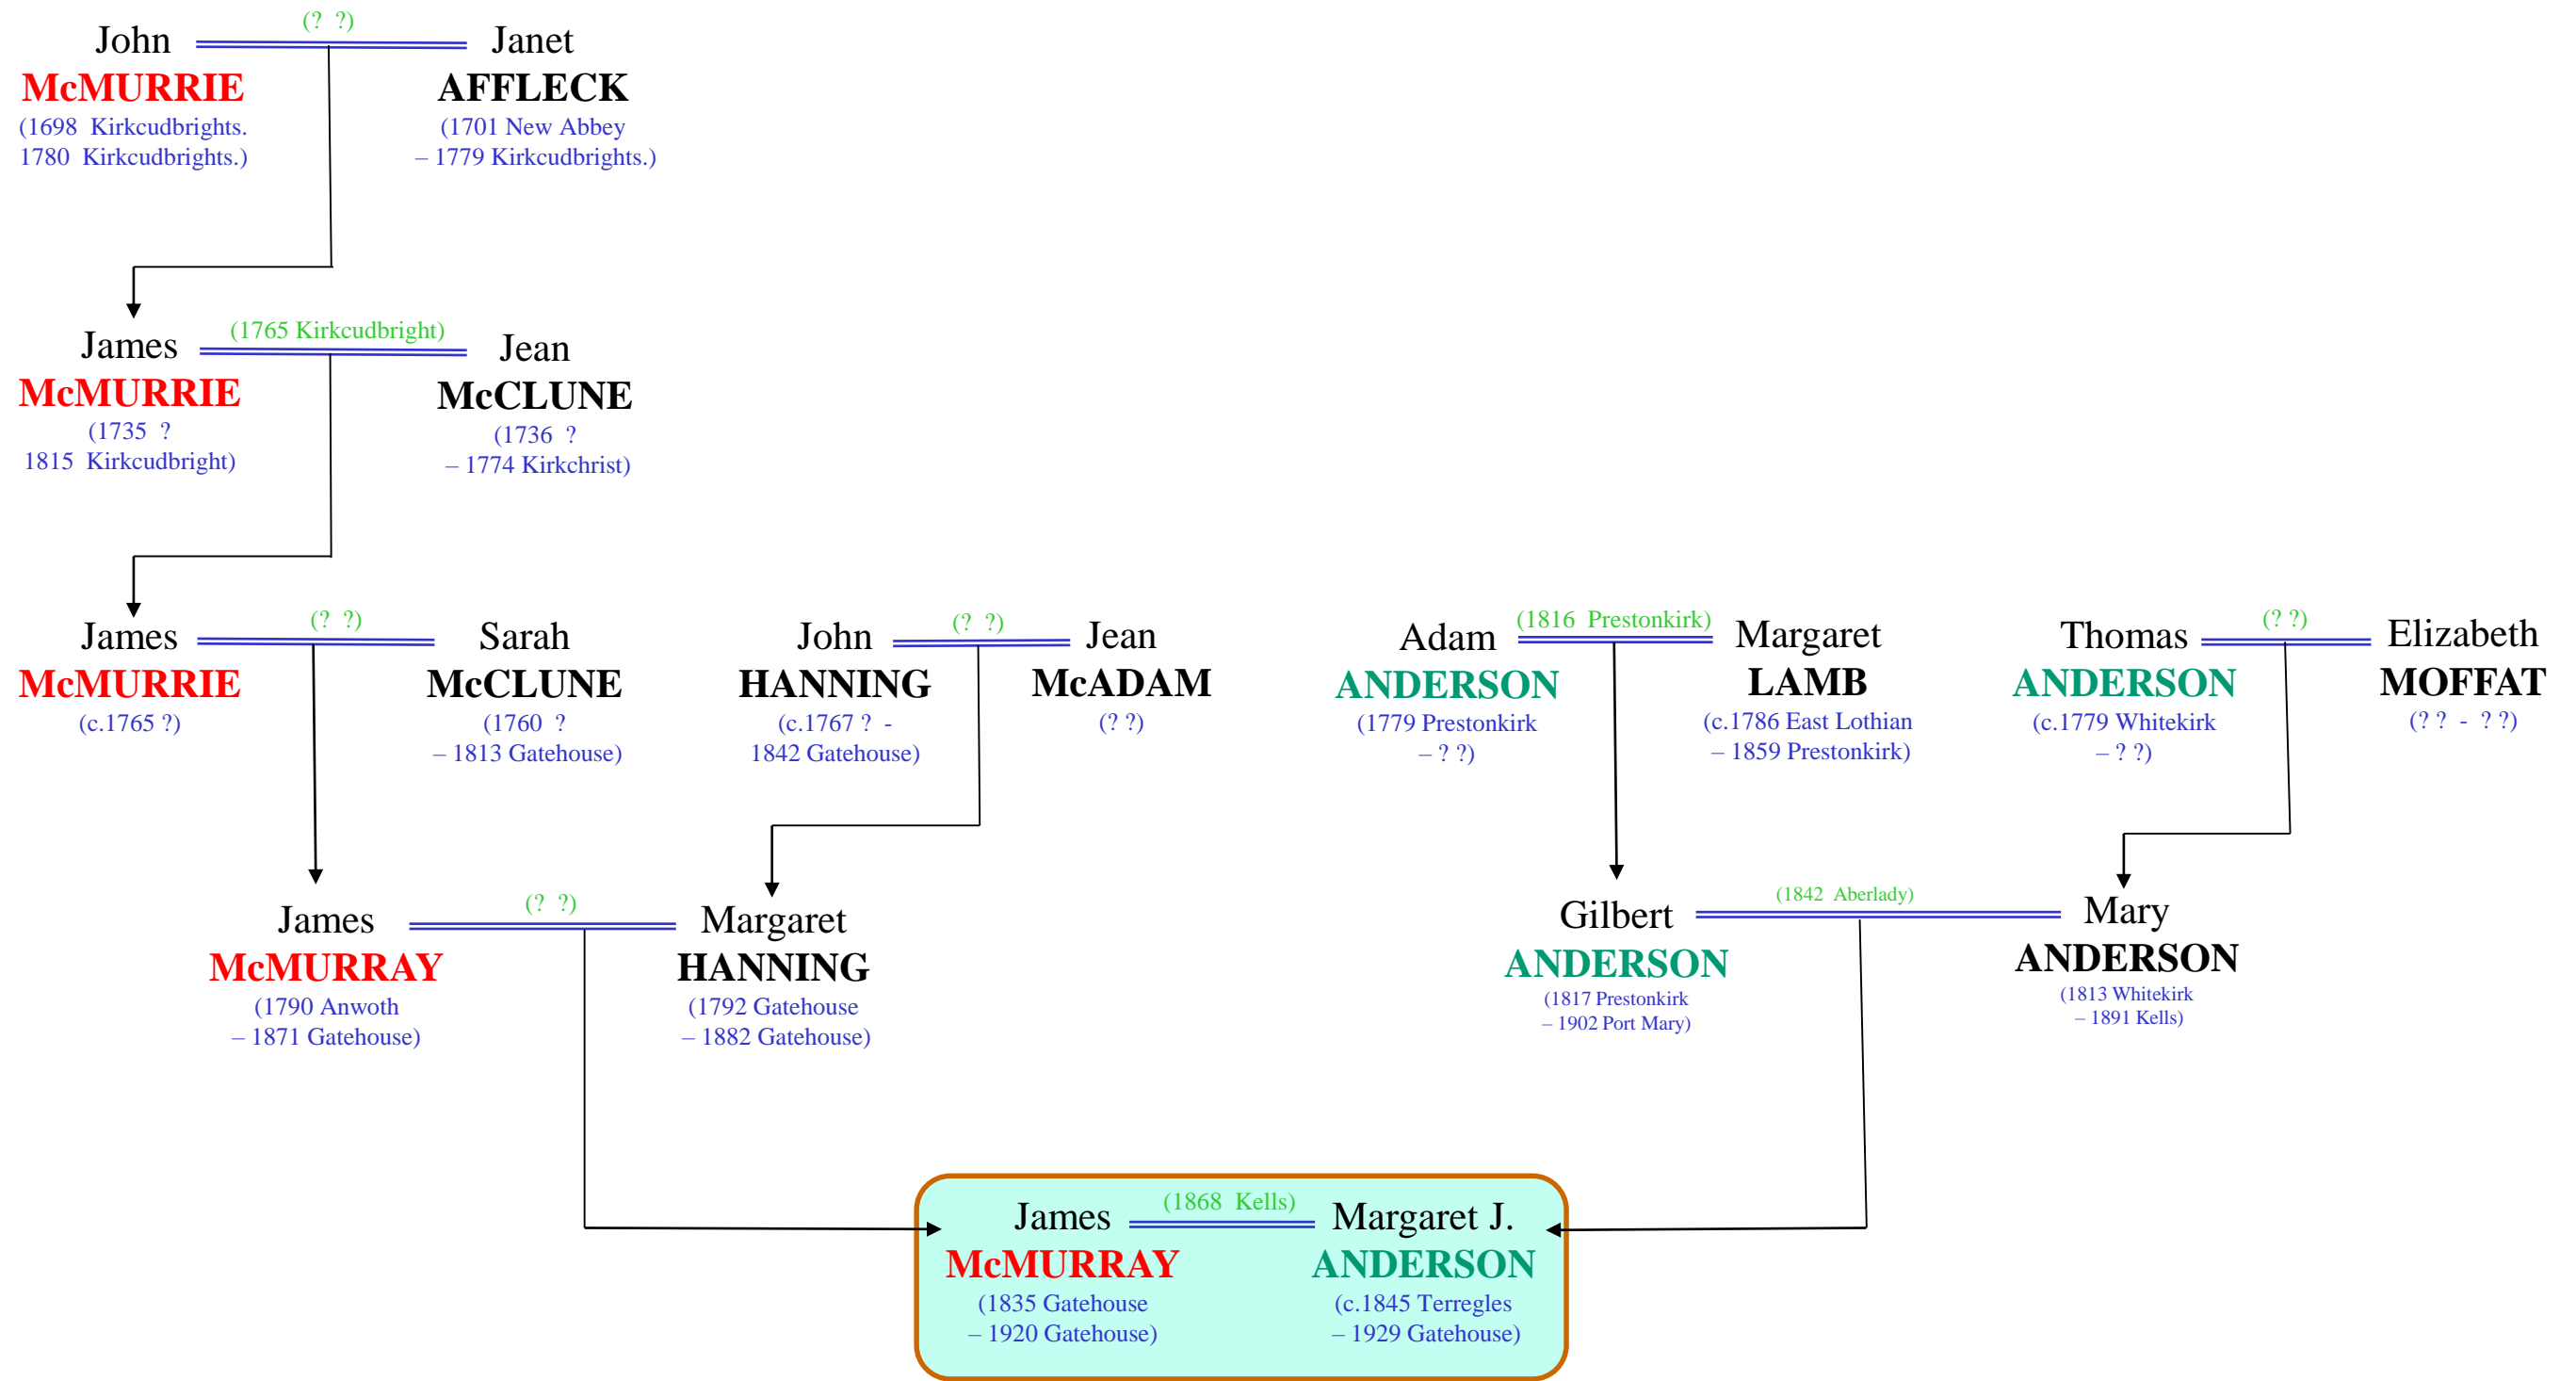

# McMurray Family Tree

James & Margaret had 12 children

# McMurray Family Tree

**James McMURRAY** (1835 Gatehouse – 1920 Gatehouse) (1868 Kells) **Margaret J. ANDERSON** (c.1845 Terregles – 1929 Gatehouse)

- **James McMURRAY** (1868 Kells – 1951 Kirkcudbright)
- **Gilbert A. McMURRAY** (1870 Gatehouse – 1954 Gatehouse)
- **Margaret J. McMURRAY** (1872 Gatehouse – 1929 Galston)
- **Adam A. McMURRAY** (1874 Gatehouse – 1958 Dumfries)
- **George McMURRAY** (1875 Gatehouse – 1960 Gatehouse) (1911 Kilmarnock) **Margaret J. LIVINGSTONE** (1882 Galston – 1969 Girthon Kirk)
- **John McMURRAY** (1875 Girthon – 1935 Girthon)
- **Mary McMURRAY** (c.1878 Gatehouse – 1952 London) (??) **Sidney T. EXTEN** (1873 Bexley – 1935 Middlesex)
- **Alexander McMURRAY** (c.1879 Gatehouse – 1904 Girthon)
- **Walter G. McMURRAY** (1881 Gatehouse – 1939 Gatehouse) (1911 Gatehouse) **Jane SHARP** (c.1890 Gatehouse – 1966 Gatehouse)
- **William McMURRAY** (1882 Girthon – 1966 Gatehouse) (1918 Hammersmith) **Jane M. AIRD** (c.1891 Old Luce – 1979 Gatehouse)
- **Wellwood McMURRAY** (1884 Gatehouse – 1952 Gatehouse) (1911 Girthon) **Elizabeth McL. HENRY** (1888 Gatehouse – 1978 Gatehouse)
- **David McMURRAY** (1887 Girthon – 1964 Glasgow) (1912 Pitlochry) **Ann M. FORBES** (1882 Tibbermore – 1948 New Kilpatrick)
  - Eric McMURRAY** (1916 ? – ? ?)
  - Ronald McMURRAY** (1920 ? – 2011 New Kilpatrick)
  - Leonard McMURRAY** (1922 ? – ? ?)

(1890 Girthon) **Jessie HANNAH** (1871 Gatehouse – 1941 Kirkcudbright)

**Jessie McMURRAY** (1890 Gatehouse – 1954 Kirkcudbright) (1914 Kirkcudbright) **Robert W. WALLACE** (1887 Kirkcudbright – 1939 Kirkcudbright)