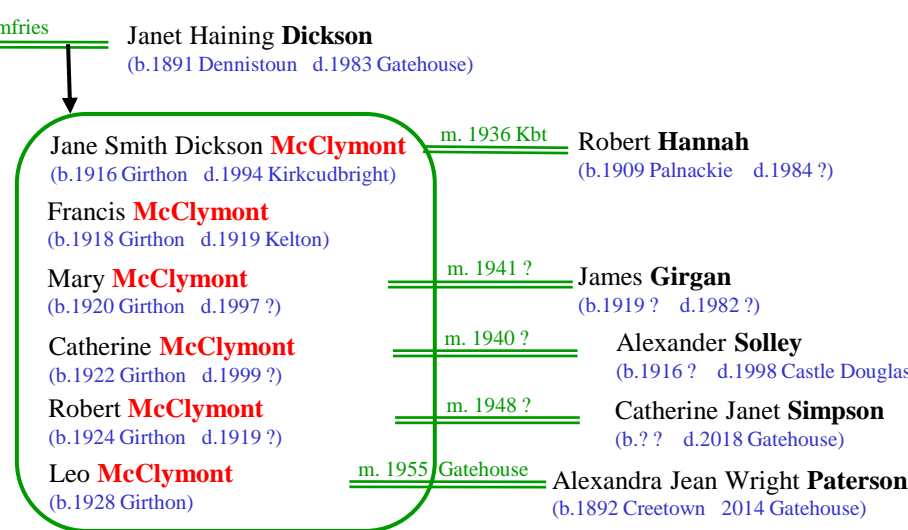

McClymont family of Gatehouse

See McMurray

Surname changes from McClement to McClaymont and then McClymont

- Francis **McClymont** (b.1867 Whithorn d.1938 Gatehouse)
- Mary **McClymont** (b.1868 ? d.??)
- Catherine **McClymont** (b.1870 ? d.??)
- Margaret **McClymont** (b.1872 ? d.??)
- Robert **McClymont** (b.1874 ? d.??)
- Sarah **McClymont** (b.1877 ? d.??)
- James **McClymont** (b.1880 ? d.??)
- David **McClymont** (b.1883 ? d.??)

- 1. Robert **McClymont** (b.1892 Girthon d.1971 Gatehouse) m. 1892 Girthon Mary **Fitzpatrick** (b.1867 Gatehouse - d.1934 Gatehouse)
- 2. Mary L **McClymont** (b.1894 Girthon d.1898 Girthon)
- 3. Kate **McClymont** (b.1895 Girthon d.1896 Whithorn)
- 4. Francis **McClymont** (b.1898 Girthon d.1917 France) aka "Tassie"
- 5. Hugh **McClymont** (b.1899 Girthon d.1979 Glasgow)
- 6. Mary **McClymont** (b.1901 Girthon d.1971 Gatehouse) m. 1921 Kirkcudbright Gavin **McCrone** (b.1892 Kirkmabreck d.??)
- 7. Catherine **McClymont** (b.1902 Girthon d.1980 Glasgow)
- 8. Lizzie **McClymont** (b.1904 Girthon d.??)
- 9. Sarah **McClymont** (b.1905 Girthon d.1981 Gatehouse) m. 1926 Kirkcudbright William Joseph **Baillie** (b.1903 ? d.1943 Gatehouse)
- 10. Maggie **McClymont** (b.1906 Girthon d.1952 Dumfries) m. 1927 ? 1941 (1) Daniel **Baillie** (b.1903 ? d.1937 Girthon) (2) Adam James **Milligan** (b.1906 ? d.1973 Gatehouse)
- 11. Dennis **McClymont** (b.1908 Girthon d.1908 Gatehouse)
- 12. Esther **McClymont** (b.1909 Girthon d.1911 Gatehouse)

William & Daniel Baillie were brothers, probably twins. father = William Baillie, mother = Elizabeth Gelston