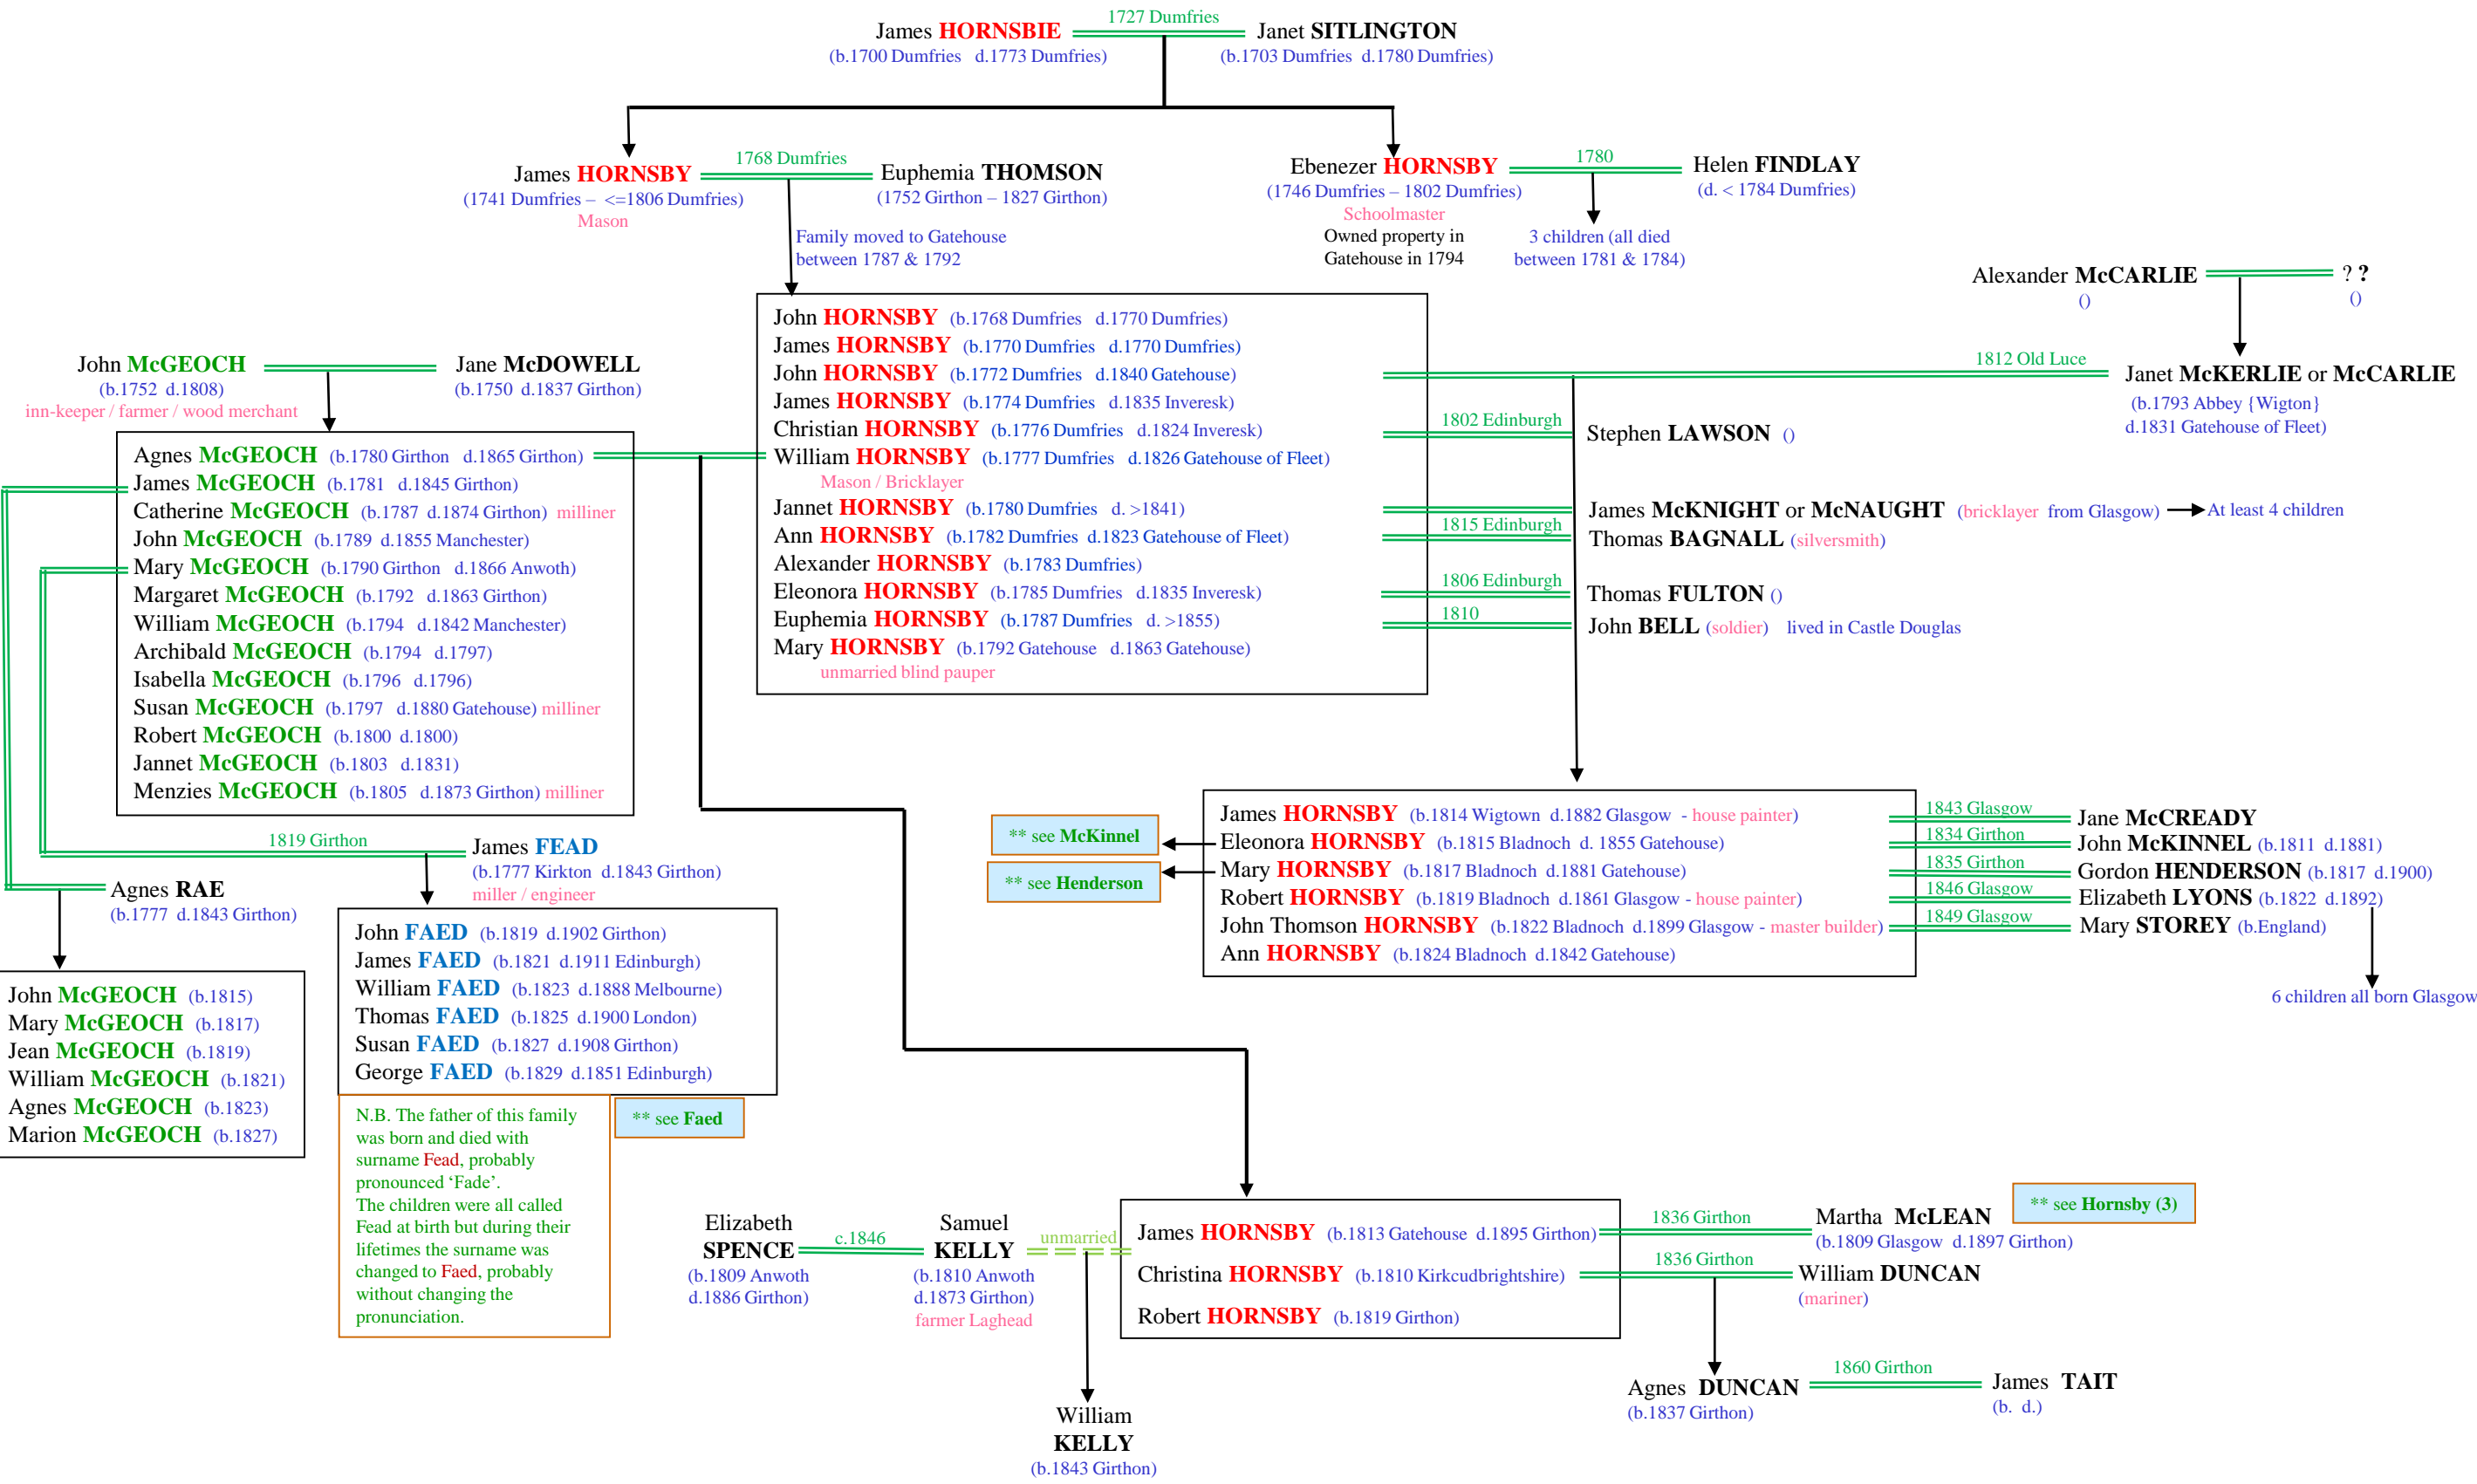

# HORNSBY (1) + links to McGeoch & Faed

# HORNSBY (2) + links to Henderson & McKinnel

# HORNSBY (3) + links to Fergusson

James **HORNSBY** (?? - ??) = Euphemia **THOMSON** (c.1752 Girthon - 1827 Girthon)

James **FERGUSSON** (1803 New Cumnock - ??) = Ann **STEEL** (1806 Kirkconnel.1- ??)

William **HORNSBY** (? Gatehouse - ??) = Agnes **McGEOCH** (1780 Girthon - 1865 ?)

Mary **HORNSBY** (c.1792 Gatehouse - 1863 ?)

Christina **HORNSBY** (c.1811 Kirkcudbrightshire - ??)  
m. 1836 Girthon  
William **DUNCAN** (?? - ??)

James **HORNSBY** (c.1813 Gatehouse - 1895 Girthon)  
m. 1836 Girthon  
Martha **McLEAN** (1809 Glasgow - 1887 Girthon)