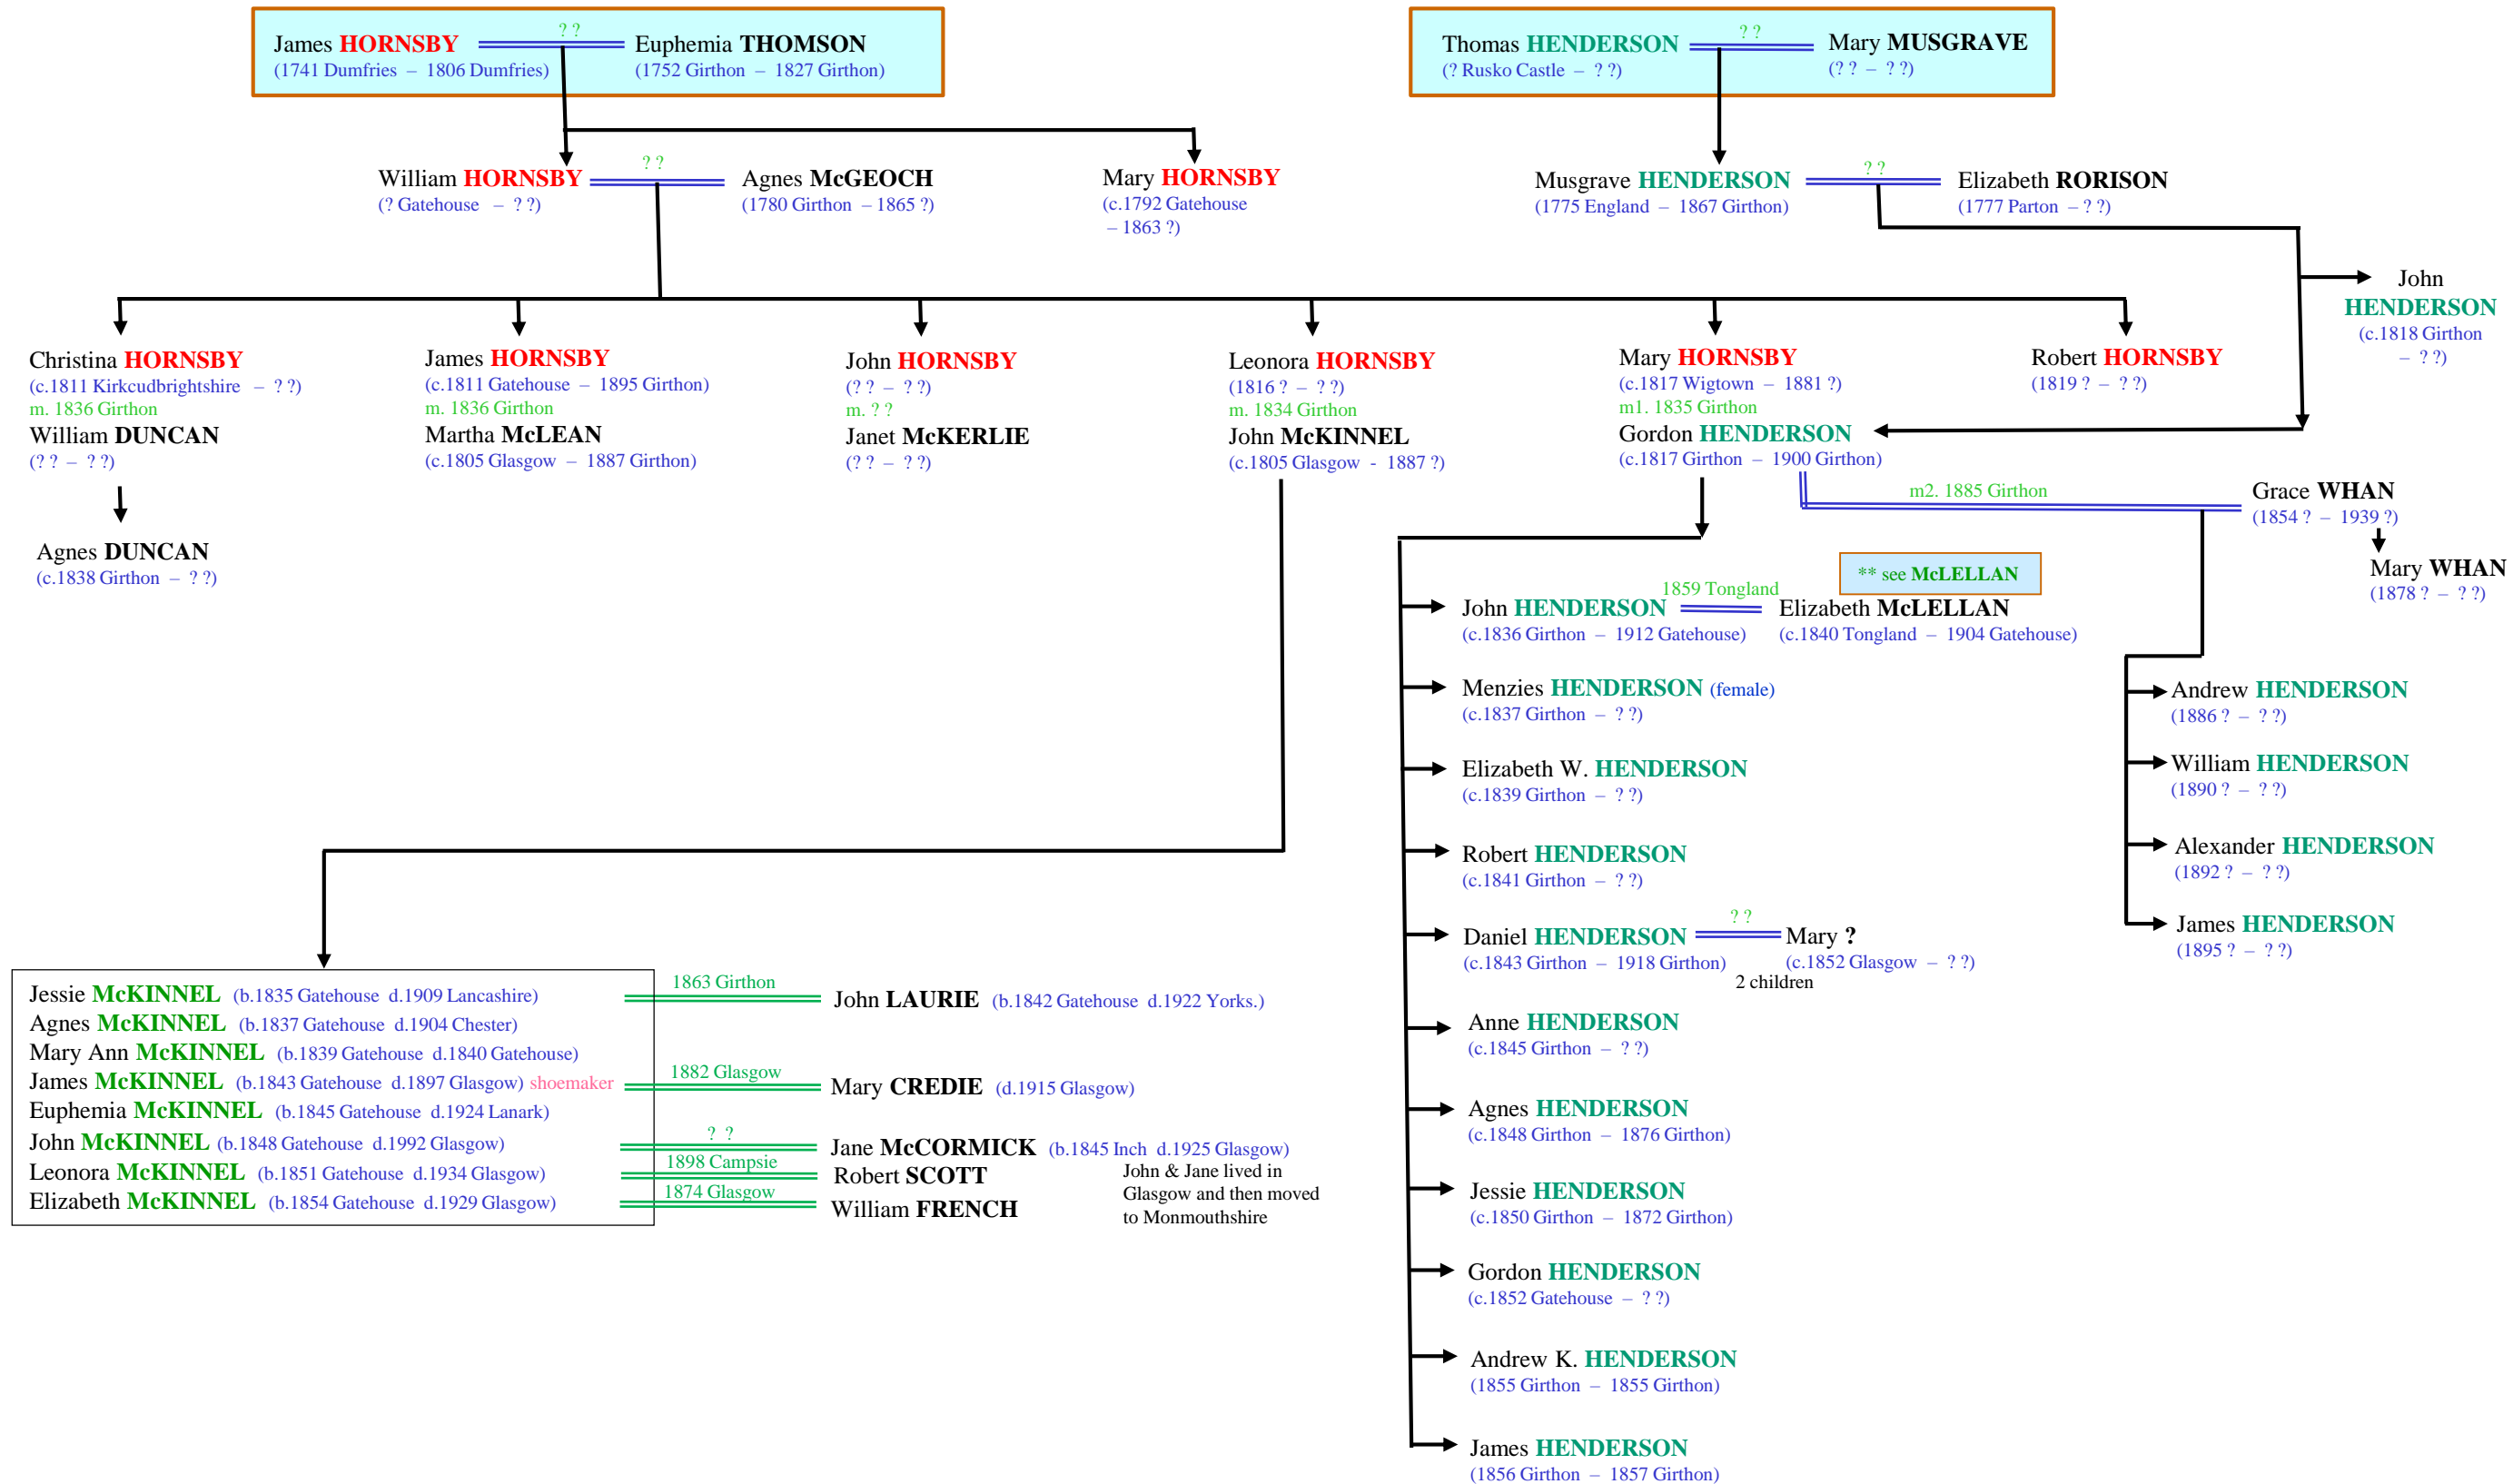

# HORNSBY (1) + links to McGeoch & Faed

# HORNSBY (2) + links to Henderson & McKinnel

# HORNSBY (3) + links to Fergusson

James **HORNSBY** (?? - ??) = Euphemia **THOMSON** (c.1752 Girthon - 1827 Girthon)

James **FERGUSSON** (1803 New Cumnock - ??) = Ann **STEEL** (1806 Kirkconnel.1- ??)

William **HORNSBY** (? Gatehouse - ??) = Agnes **McGEOCH** (1780 Girthon - 1865 ?)

Mary **HORNSBY** (c.1792 Gatehouse - 1863 ?)

Christina **HORNSBY** (c.1811 Kirkcudbrightshire - ??)  
m. 1836 Girthon  
William **DUNCAN** (?? - ??)

James **HORNSBY** (c.1813 Gatehouse - 1895 Girthon)  
m. 1836 Girthon  
Martha **McLEAN** (1809 Glasgow - 1887 Girthon)