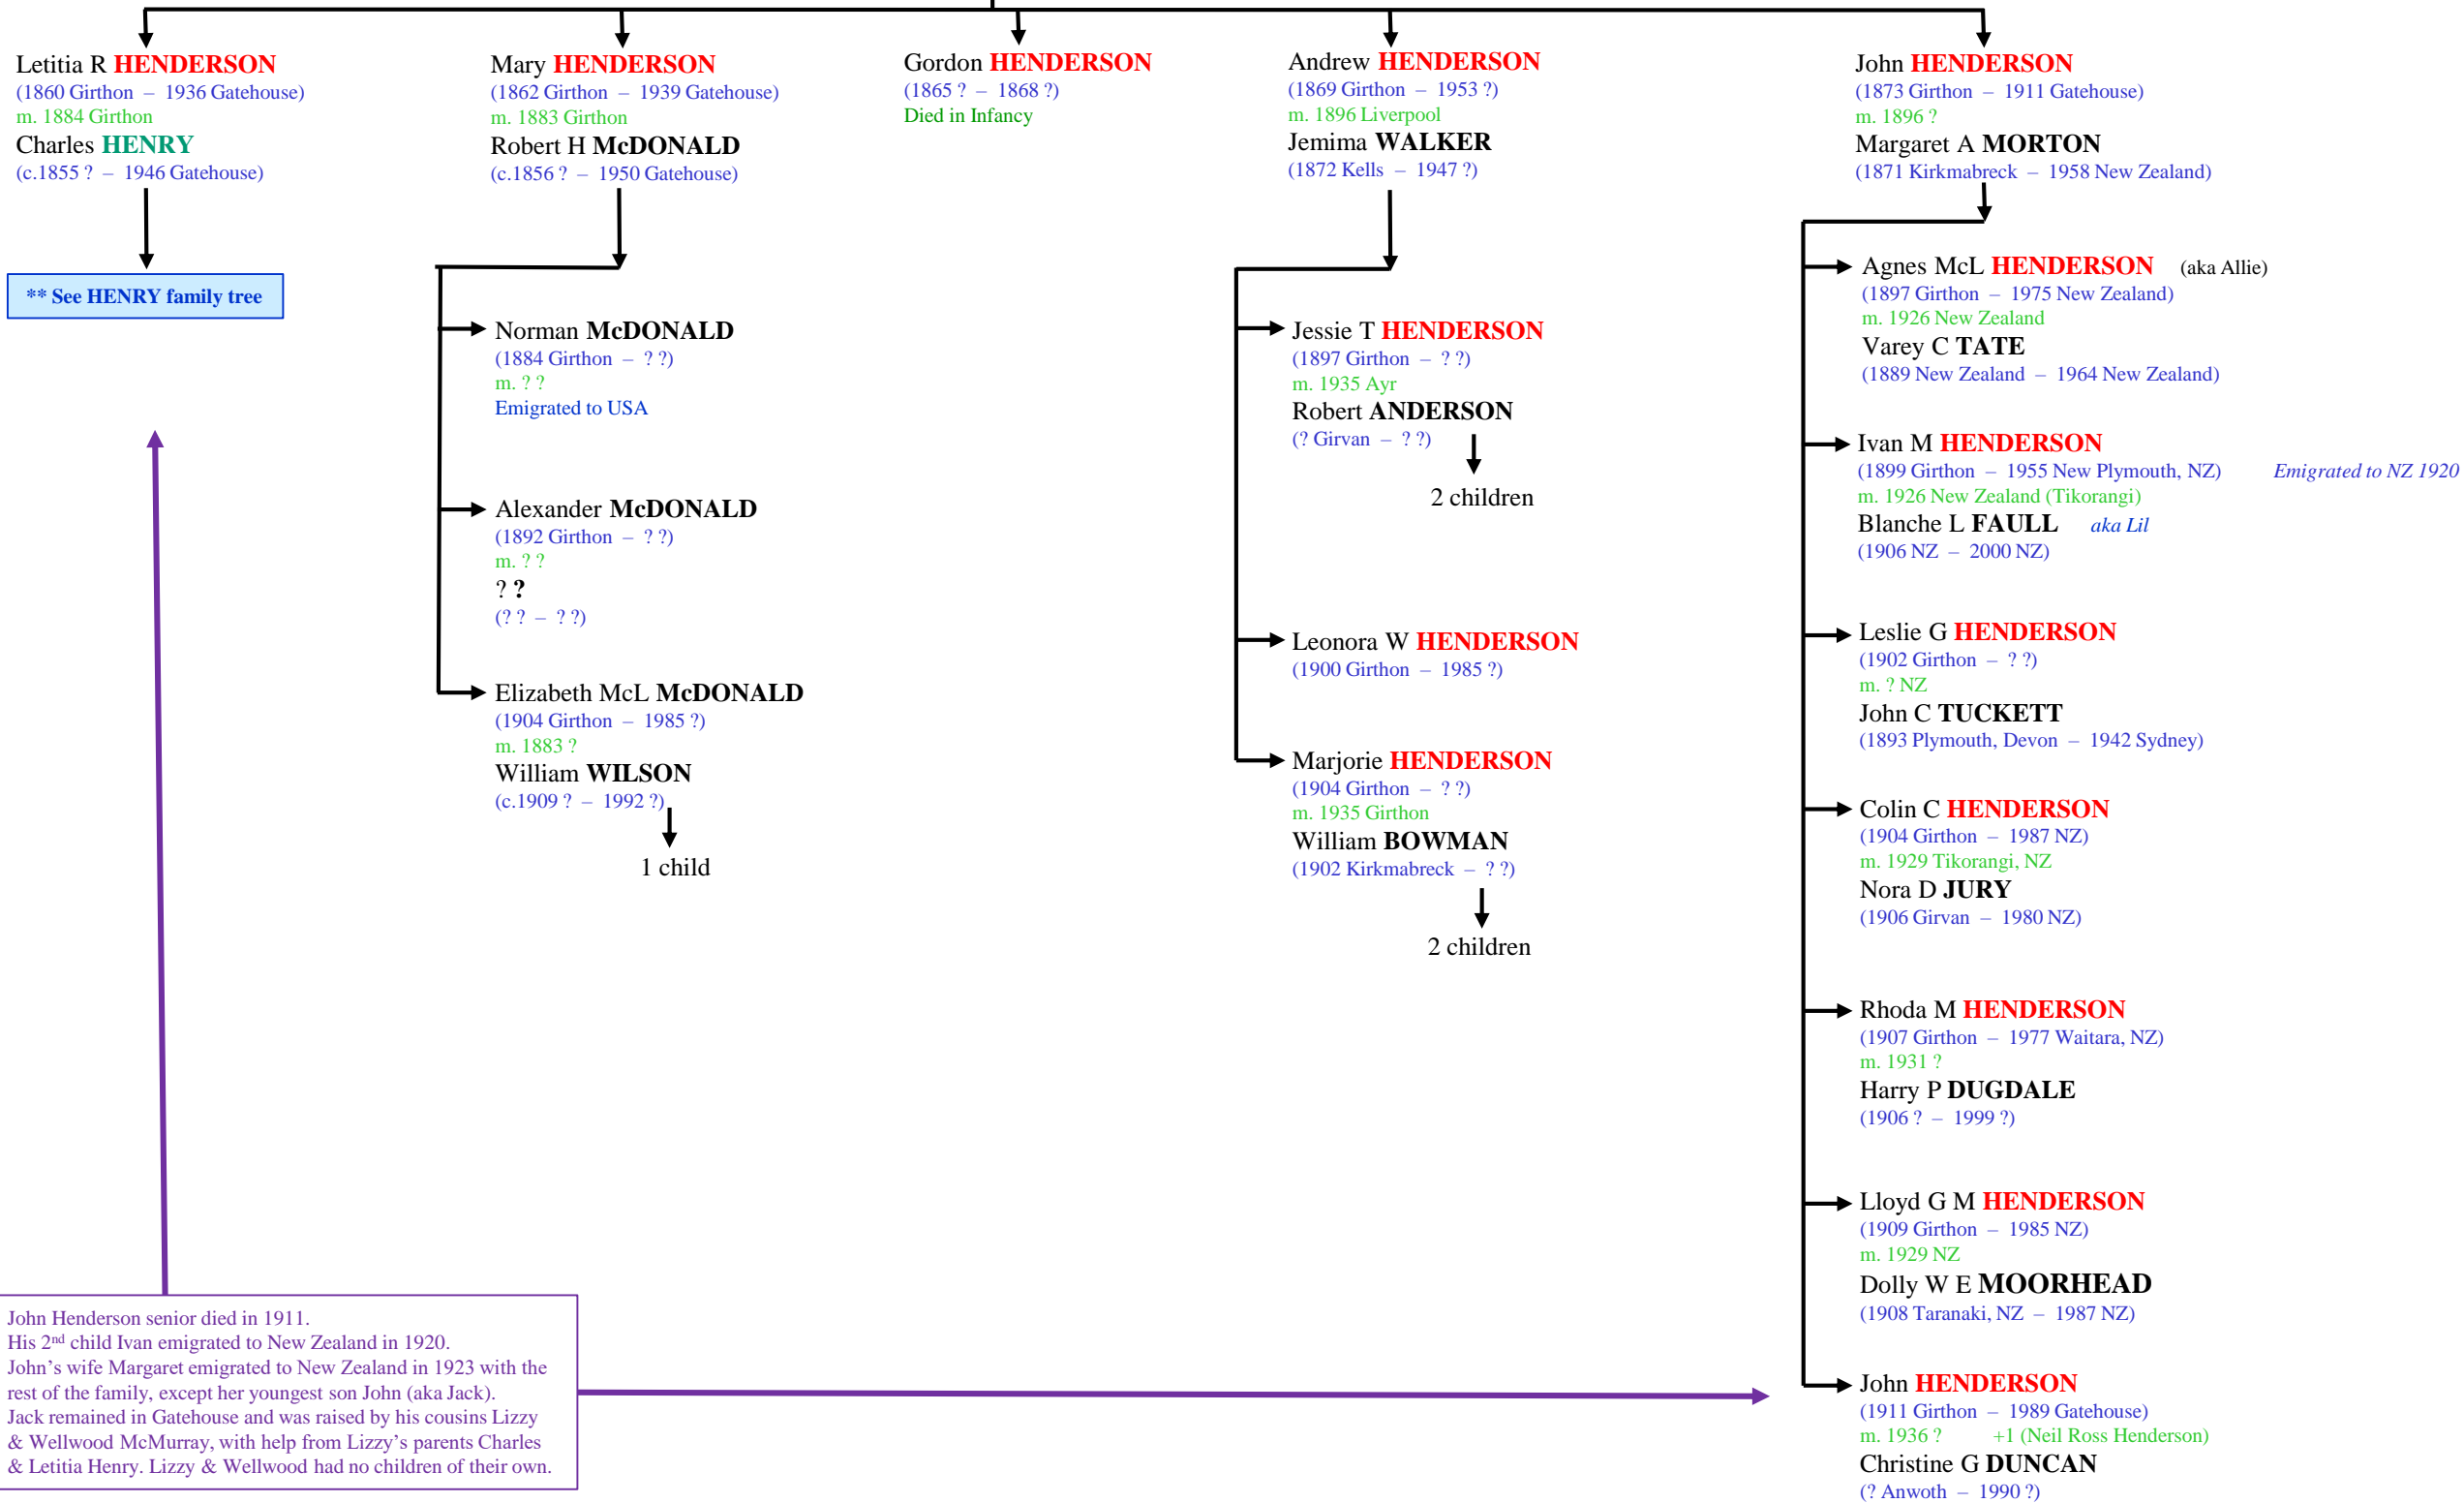

HENDERSON Family Tree

1859 Tongland
John HENDERSON (c.1836 Girthon – 1912 Gatehouse) = **Elizabeth McLELLAN** (c.1840 Tongland - 1904 Gatehouse)

John Henderson senior died in 1911.
His 2nd child Ivan emigrated to New Zealand in 1920.
John's wife Margaret emigrated to New Zealand in 1923 with the rest of the family, except her youngest son John (aka Jack).
Jack remained in Gatehouse and was raised by his cousins Lizzy & Wellwood McMurray, with help from Lizzy's parents Charles & Letitia Henry. Lizzy & Wellwood had no children of their own.