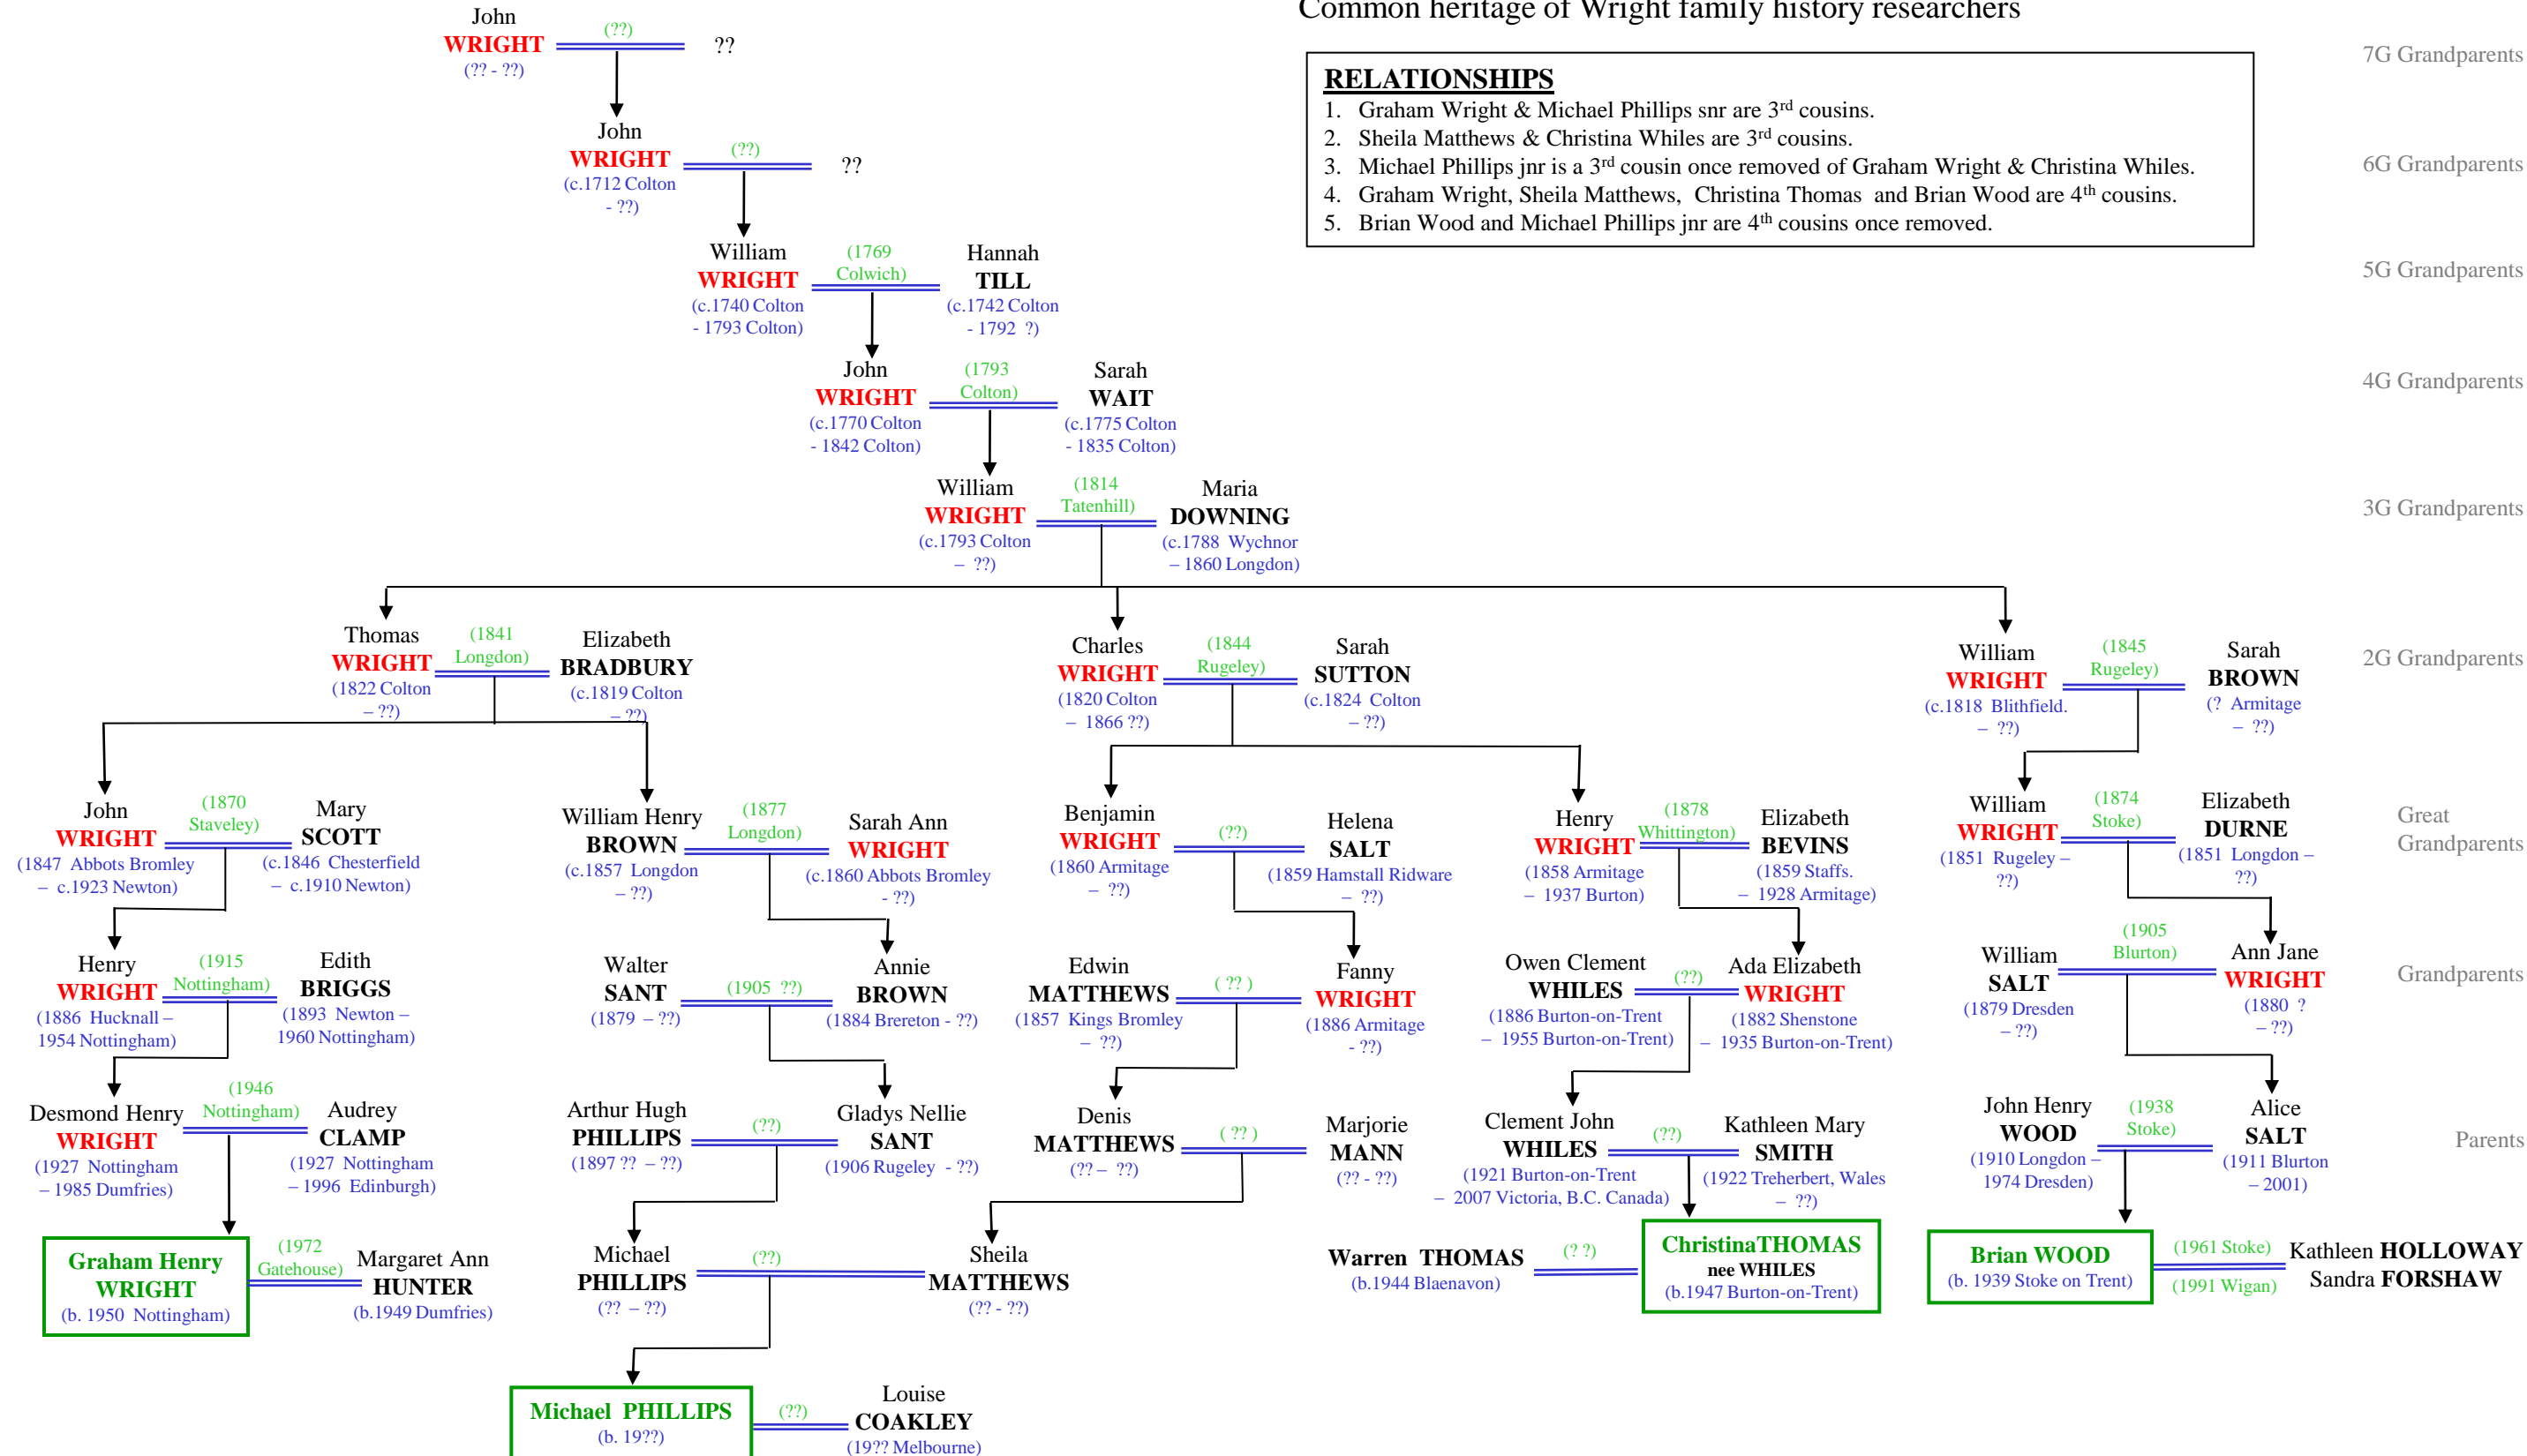

Wright Family Tree

Common heritage of Wright family history researchers

RELATIONSHIPS

1. Graham Wright & Michael Phillips snr are 3rd cousins.
2. Sheila Matthews & Christina Whiles are 3rd cousins.
3. Michael Phillips jnr is a 3rd cousin once removed of Graham Wright & Christina Whiles.
4. Graham Wright, Sheila Matthews, Christina Thomas and Brian Wood are 4th cousins.
5. Brian Wood and Michael Phillips jnr are 4th cousins once removed.

7G Grandparents

6G Grandparents

5G Grandparents

4G Grandparents

3G Grandparents

2G Grandparents

Great Grandparents

Grandparents

Parents

Graham Henry Wright
(b. 1950 Nottingham)

Michael Phillips
(b. 19??)

Christina Thomas
nee WHILES
(b. 1947 Burton-on-Trent)

Brian Wood
(b. 1939 Stoke on Trent)