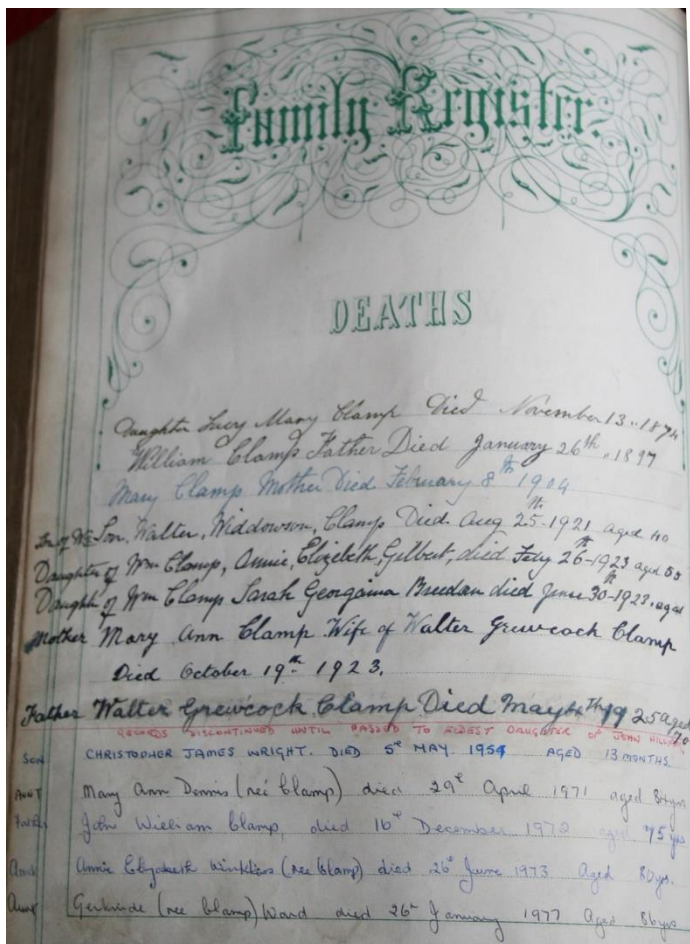

Deaths

Daughter Lucy Mary Clamp died Nov 13th 1874.
William Clamp father died January 26th 1897.
Mary Clamp mother died February 8th 1904.
Son Walter Widdowson Clamp died August 25th 1921 aged 40
Daughter of Wm Clamp, Annie Elizabeth Gilbert died July 26th 1923
aged 55.
Daughter of Wm Clamp Sarah Georgina Breedan died June 30th 1923.
Mother Mary Ann Clamp wife of Walter Grewcock Clamp
died October 19th 1923.
Father Walter Grewcock Clamp died May 4th 1925 aged 70.

Records discontinued until passed to eldest daughter of John William

Christopher James Wright died 5th May 1954 aged 13 months.
Mary Ann Dennis (née Clamp) died 29th April 1971 aged 84 yrs.
John William Clamp died 16th December 1970 aged 75 yrs.
Annie Elizabeth Winkless (née Clamp) died 26th June 1973 aged 80 yrs.
Gertrude Ward (née Clamp) died 26th January 1977 aged 86.