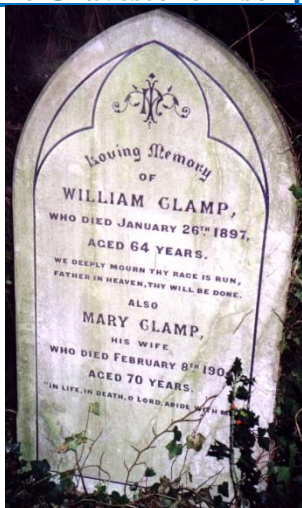

William identified ex Walter & Mary marriage certificate. William & Mary baptisms and marriage dates confirmed ex Sweptstone OPR, and deaths ex Snarestone gravestone. Principal source for all other family details is Walter G. & Mary CLAMP family bible. Walter, Arthur, Edmund, Herbert & William baptism dates ex Shackerstone OPR. Places of birth ex census records (except Lucy Mary = Shackerstone OPR). Marriages of Alfred, Harriet, Sarah & Ernest ex Jean Morley (Feb 1998). Lucy's death ex Family Bible Arthur's marriage date ex transcript from Arthur & Emma CLAMP family bible (now kept by grandson Jim CLAMP). Edmund, William, Alfred & Annie E. marriages ex FreeBMD. 1861 Odstone census : William, blacksmith age 28, with wife Mary, straw bonnet maker age 27, Walter G. age 6, Arthur H. age 3, Edward age 1. 1871 Odstone census : William, engineer & mechanist, 38 + wife Mary, 37 + Walter, engine driver for thrashing machine, 15 + Edmund 11, Herbert 9, William 8, Alfred 6, Annie 3 and Harriet M. 2. 1881 Nailstone census : Edmund CLAMP, agricultural machinist age 21 was a visitor at the home of Thomas and Mary Widdowson. 1881 Snarestone census : William, machinist age 48 + wife Mary 47, Herbert C. 19 + William, railway porter, 18 + Alfred 16, Annie E. 13, Harriet M. 12, Sarah G. 9, Ernest H 7. 1901 Snarestone census : Mary CLAMP, widow age 67 (farmer), with son Herbert (38, canal labourer).

Snarestone Gravestone Inscription

Loving Memory of
WILLIAM CLAMP
who died January 26th 1897,
aged 64 years.
we deeply mourn thy race is run
father in heaven, thy will be done.
Also
MARY CLAMP
His wife
Who died February 8th 1904,
Aged 70 years.
“In life, in death, o Lord, abide with me”