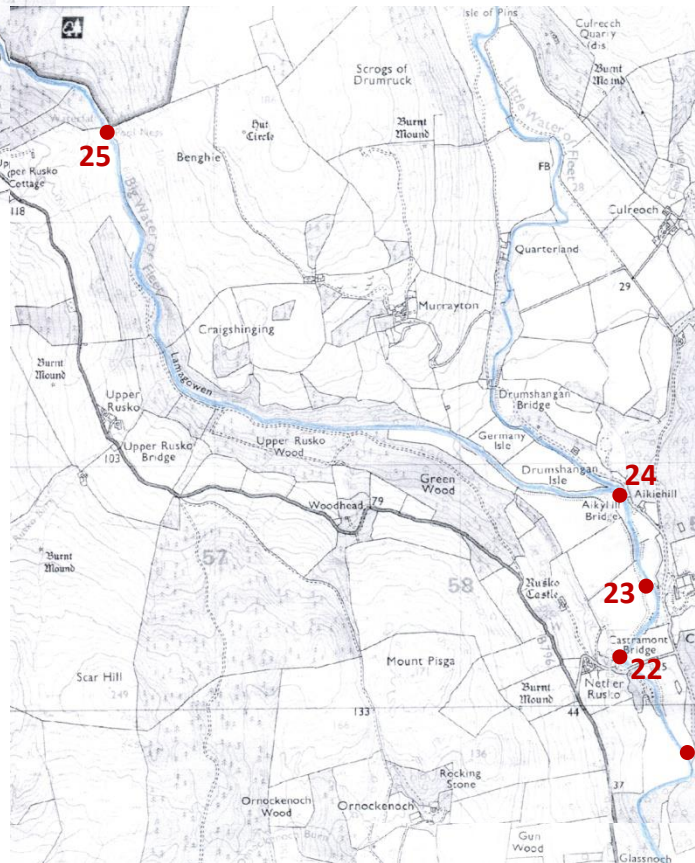

Pools and other identified stretches of the River Fleet

- 26. Fence Pool
- 25. Pool o' Ness
- 24. Aikiehill Pool
- 23. Trowse
- 22. Bridge Pool
- 21. Barbara Pool
- 20. Orchard Pool
- 19. Captain's Bank
- 18. Stroquhan Pool

- 17. Barlay Pool
- 16. Barlay Reach
- 15. Fleuchlarg Pool
- 14. Black's Reach
- 13. Battery Reach
- 12. Battery Pool
- 11. Standing Stone
- 10. Four Trees
- 9. Bend
- 8. Sand Hole
- 7. Log
- 6. Rock
- 5. Behind Rock
- 4. Maxwell's Stream
- 3. Nichols
- 2. Menzies
- 1. Pot Pool