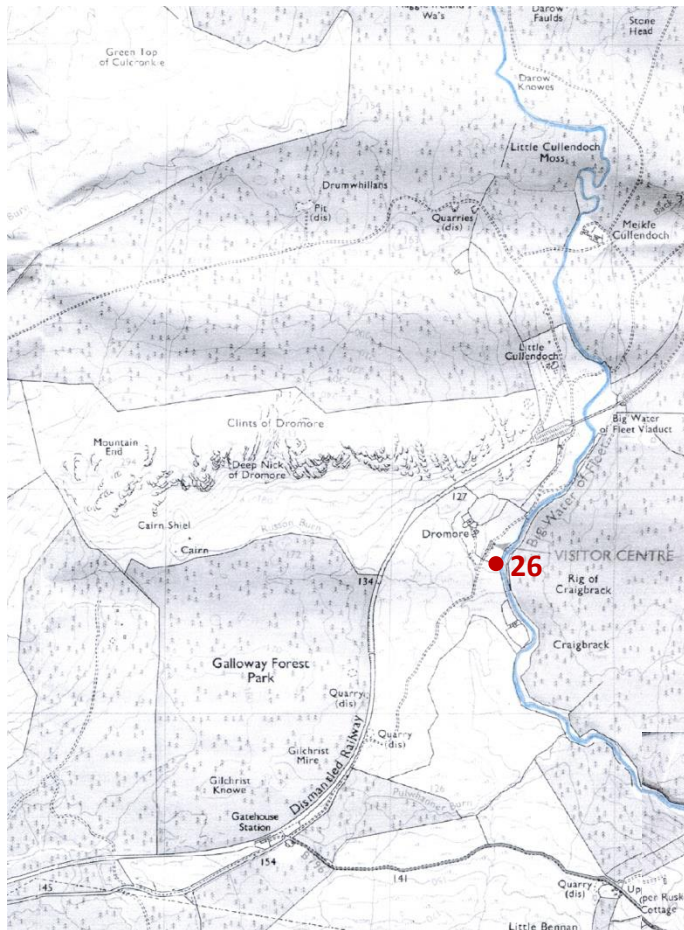

Pools and other identified stretches of the River Fleet

- 26. Fence Pool
- 25. Pool o' Ness
- 24. Aikiehill Pool
- 23. Trowse
- 22. Bridge Pool
- 21. Barbara Pool
- 20. Orchard Pool
- 19. Captain's Bank
- 18. Stroquhan Pool

- 17. Barlay Pool
- 16. Barlay Reach
- 15. Fleuchlarg Pool
- 14. Black's Reach
- 13. Battery Reach
- 12. Battery Pool
- 11. Standing Stone
- 10. Four Trees
- 9. Bend
- 8. Sand Hole
- 7. Log
- 6. Rock
- 5. Behind Rock
- 4. Maxwell's Stream
- 3. Nichols
- 2. Menzies
- 1. Pot Pool